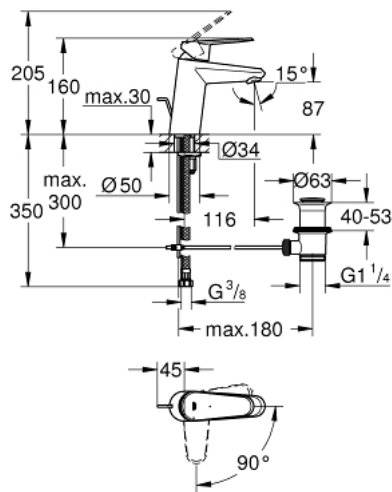

23 384 20E EURODISC COSMOPOLITAN SINGLE-LEVER BASIN MIXER 1/2" S-SIZE

PRODUCT DESCRIPTION

- Colour: chrome
- single hole installation
- metal lever
- GROHE SilkMove 35 mm ceramic cartridge
- EcoMode - cold water flow in mid-lever position saves energy
- adjustable flow rate limiter
- adjustable minimum flow rate approx. 2.5 l/min
- temperature limiter
- GROHE LongLife finish
- GROHE EcoJoy - Less water, perfect flow
- maximum flow rate (at 3 bar): 5 l/min
- GROHE FastFixation installation system with centering support
- pop-up waste set 1 1/4"
- flexible connection hoses

23 384 20E EURODISC COSMOPOLITAN SINGLE-LEVER BASIN MIXER 1/2" S-SIZE

SPARE PARTS, 10月 2012 – now

- 1: Lever (Spare part-nr. 46864000)
- 2: Cap (Spare part-nr. 46492000)
- 3: Temperature limiter (Spare part-nr. 46375000)
- 4: Screw coupling (Spare part-nr. 46460000)
- 5: Cartridge (Spare part-nr. 46863000)
- 6: Pop-up rod (Spare part-nr. 46739000)
- 7: Laminar flow straightener (Spare part-nr. 64450000)
- 8: Shank mounting kit (Spare part-nr. 46645000)
- 9: Waste set 1 1/4" (Spare part-nr. 28910000)
- 9.1: Plug (Spare part-nr. 07182000)
- 9.2: Eccentric rod (Spare part-nr. 07052000)
- 10: Socket spanner (Spare part-nr. 19332000)*
- 11: Mounting wrench (Spare part-nr. 19017000)*
- 12: Eccentric rod (Spare part-nr. 07341000)*