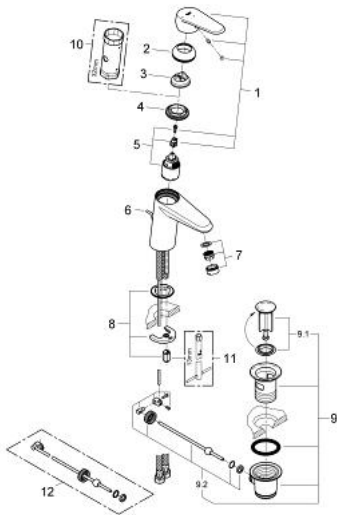

23 384 20E EURODISC COSMOPOLITAN SINGLE-LEVER BASIN MIXER 1/2" S-SIZE

PRODUCT DESCRIPTION

- Colour: chrome
- single hole installation
- metal lever
- GROHE SilkMove 35 mm ceramic cartridge
- EcoMode - cold water flow in mid-lever position saves energy
- adjustable flow rate limiter
- adjustable minimum flow rate approx. 2.5 l/min
- temperature limiter
- GROHE LongLife finish
- GROHE EcoJoy - Less water, perfect flow
- maximum flow rate (at 3 bar): 5 l/min
- GROHE FastFixation installation system with centering support
- pop-up waste set 1 1/4"
- flexible connection hoses

23 384 20E EURODISC COSMOPOLITAN SINGLE-LEVER BASIN MIXER 1/2" S-SIZE

SPARE PARTS, 10月 2012 – now

- 1: Lever (Spare part-nr. 46864000)
- 2: Cap (Spare part-nr. 46492000)
- 3: Temperature limiter (Spare part-nr. 46375000)
- 4: Screw coupling (Spare part-nr. 46460000)
- 5: Cartridge (Spare part-nr. 46863000)
- 6: Pop-up rod (Spare part-nr. 46739000)
- 7: Laminar flow straightener (Spare part-nr. 64450000)
- 8: Shank mounting kit (Spare part-nr. 46645000)
- 9: Waste set 1 1/4" (Spare part-nr. 28910000)
- 9.1: Plug (Spare part-nr. 07182000)
- 9.2: Eccentric rod (Spare part-nr. 07052000)
- 10: Socket spanner (Spare part-nr. 19332000)*
- 11: Mounting wrench (Spare part-nr. 19017000)*
- 12: Eccentric rod (Spare part-nr. 07341000)*