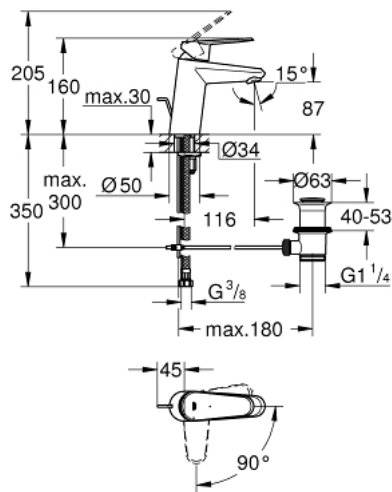

## 23 384 20E EURODISC COSMOPOLITAN SINGLE-LEVER BASIN MIXER 1/2" S-SIZE

### PRODUCT DESCRIPTION

- Colour: chrome
- single hole installation
- metal lever
- GROHE SilkMove 35 mm ceramic cartridge
- OpenCold - cold water flow in mid-lever position
- adjustable flow rate limiter
- adjustable minimum flow rate approx. 2.5 l/min
- temperature limiter
- GROHE LongLife finish
- GROHE EcoJoy - Less water, perfect flow
- maximum flow rate (at 3 bar): 5 l/min
- GROHE FastFixation installation system with centering support
- pop-up waste set 1 1/4"
- flexible connection hoses

### SPARE PARTS, 10月 2012 – now

- 1: Lever (Spare part-nr. 46864000)
- 2: Cap (Spare part-nr. 46492000)
- 3: Temperature limiter (Spare part-nr. 46375000)
- 4: Screw coupling (Spare part-nr. 46460000)
- 5: Cartridge (Spare part-nr. 46863000)
- 6: Pop-up rod (Spare part-nr. 46739000)
- 7: Laminar flow straightener (Spare part-nr. 64450000)
- 8: Shank mounting kit (Spare part-nr. 46645000)
- 9: Waste set 1 1/4" (Spare part-nr. 28910000)
- 9.1: Plug (Spare part-nr. 07182000)
- 9.2: Eccentric rod (Spare part-nr. 07052000)
- 10: Socket spanner (Spare part-nr. 19332000)\*
- 11: Mounting wrench (Spare part-nr. 19017000)\*
- 12: Eccentric rod (Spare part-nr. 07341000)\*