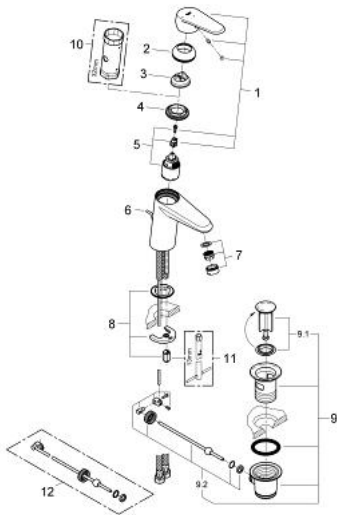

## 23 384 20E EURODISC COSMOPOLITAN SINGLE-LEVER BASIN MIXER 1/2" S-SIZE

### PRODUCT DESCRIPTION

- Colour: chrome
- single hole installation
- metal lever
- GROHE SilkMove 35 mm ceramic cartridge
- OpenCold - cold water flow in mid-lever position
- adjustable flow rate limiter
- adjustable minimum flow rate approx. 2.5 l/min
- temperature limiter
- GROHE LongLife finish
- GROHE EcoJoy - Less water, perfect flow
- maximum flow rate (at 3 bar): 5 l/min
- GROHE FastFixation installation system with centering support
- pop-up waste set 1 1/4"
- flexible connection hoses

### SPARE PARTS, 10月 2012 – now

- 1: Lever (Spare part-nr. 46864000)
- 2: Cap (Spare part-nr. 46492000)
- 3: Temperature limiter (Spare part-nr. 46375000)
- 4: Screw coupling (Spare part-nr. 46460000)
- 5: Cartridge (Spare part-nr. 46863000)
- 6: Pop-up rod (Spare part-nr. 46739000)
- 7: Laminar flow straightener (Spare part-nr. 64450000)
- 8: Shank mounting kit (Spare part-nr. 46645000)
- 9: Waste set 1 1/4" (Spare part-nr. 28910000)
- 9.1: Plug (Spare part-nr. 07182000)
- 9.2: Eccentric rod (Spare part-nr. 07052000)
- 10: Socket spanner (Spare part-nr. 19332000)\*
- 11: Mounting wrench (Spare part-nr. 19017000)\*
- 12: Eccentric rod (Spare part-nr. 07341000)\*