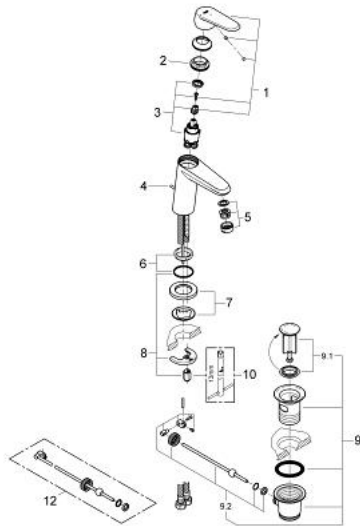

23 389 20E EURODISC COSMOPOLITAN SINGLE-LEVER BASIN MIXER S-SIZE

PRODUCT DESCRIPTION

- Colour: chrome
- single hole installation
- metal lever
- GROHE SilkMove 28 mm ceramic cartridge
- EcoMode - cold water flow in mid-lever position saves energy
- with temperature limiter
- GROHE LongLife finish
- GROHE EcoJoy - less water, perfect flow
- maximum flow rate (at 3 bar): 5 l/min
- GROHE FastFixation Plus rapid installation system
- pop-up waste set 1 1/4"
- flexible connection hoses
- minimum pressure 1,0 bar

23 389 20E EURODISC COSMOPOLITAN SINGLE-LEVER BASIN MIXER S-SIZE

SPARE PARTS, December 2012 – now

- 1: Lever (Spare part-nr. 46867000)
- 2: Fitting ring (Spare part-nr. 46715000)
- 3: Cartridge (Spare part-nr. 46580000)
- 4: Pop-up rod (Spare part-nr. 46739000)
- 5: Flow straightener (Spare part-nr. 64450000)
- 6: Center ring (Spare part-nr. 46719000)
- 7: Base plate (Spare part-nr. 48165000)
- 8: Shank mounting kit (Spare part-nr. 46645000)
- 9: Pop-up waste set 1 1/4" (Spare part-nr. 28910000)
- 9.1: Plug (Spare part-nr. 07182000)
- 9.2: Eccentric rod (Spare part-nr. 07052000)
- 10: Mounting wrench (Spare part-nr. 19017000)*
- 11: Eccentric rod (Spare part-nr. 07341000)*