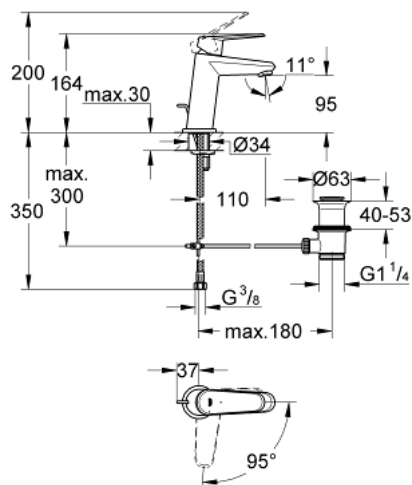

23 389 20E EURODISC COSMOPOLITAN SINGLE-LEVER BASIN MIXER S-SIZE

PRODUCT DESCRIPTION

- Colour: chrome
- single hole installation
- metal lever
- GROHE SilkMove 28 mm ceramic cartridge
- OpenCold - cold water flow in mid-lever position
- with temperature limiter
- GROHE LongLife finish
- GROHE EcoJoy - less water, perfect flow
- maximum flow rate (at 3 bar): 5 l/min
- GROHE FastFixation Plus rapid installation system
- pop-up waste set 1 1/4"
- flexible connection hoses
- minimum pressure 1,0 bar

23 389 20E EURODISC COSMOPOLITAN SINGLE-LEVER BASIN MIXER S-SIZE

SPARE PARTS, December 2012 – now

- 1: Lever (Spare part-nr. 46867000)
- 2: Fitting ring (Spare part-nr. 46715000)
- 3: Cartridge (Spare part-nr. 46580000)
- 4: Pop-up rod (Spare part-nr. 46739000)
- 5: Flow straightener (Spare part-nr. 64450000)
- 6: Center ring (Spare part-nr. 46719000)
- 7: Base plate (Spare part-nr. 48165000)
- 8: Shank mounting kit (Spare part-nr. 46645000)
- 9: Pop-up waste set 1 1/4" (Spare part-nr. 28910000)
- 9.1: Plug (Spare part-nr. 07182000)
- 9.2: Eccentric rod (Spare part-nr. 07052000)
- 10: Mounting wrench (Spare part-nr. 19017000)*
- 11: Eccentric rod (Spare part-nr. 07341000)*