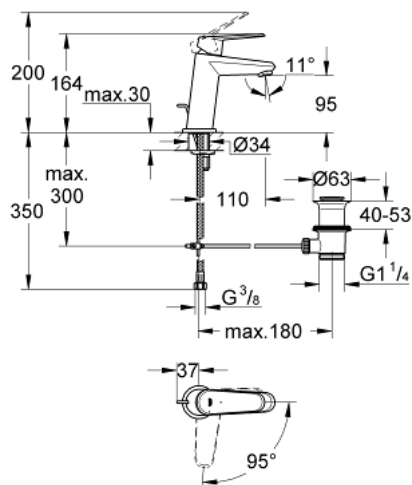

23 389 20E EURODISC COSMOPOLITAN SINGLE-LEVER BASIN MIXER S-SIZE

PRODUCT DESCRIPTION

- Colour: chrome
- single hole installation
- metal lever
- GROHE SilkMove 28 mm ceramic cartridge
- EcoMode - cold water flow in mid-lever position saves energy
- with temperature limiter
- GROHE LongLife finish
- GROHE EcoJoy - less water, perfect flow
- maximum flow rate (at 3 bar): 5 l/min
- GROHE FastFixation Plus rapid installation system
- pop-up waste set 1 1/4"
- flexible connection hoses
- minimum pressure 1,0 bar

23 389 20E EURODISC COSMOPOLITAN SINGLE-LEVER BASIN MIXER S-SIZE

SPARE PARTS, December 2012 – now

- 1: Lever (Spare part-nr. 46867000)
- 2: Fitting ring (Spare part-nr. 46715000)
- 3: Cartridge (Spare part-nr. 46580000)
- 4: Pop-up rod (Spare part-nr. 46739000)
- 5: Flow straightener (Spare part-nr. 64450000)
- 6: Center ring (Spare part-nr. 46719000)
- 7: Base plate (Spare part-nr. 48165000)
- 8: Shank mounting kit (Spare part-nr. 46645000)
- 9: Pop-up waste set 1 1/4" (Spare part-nr. 28910000)
- 9.1: Plug (Spare part-nr. 07182000)
- 9.2: Eccentric rod (Spare part-nr. 07052000)
- 10: Mounting wrench (Spare part-nr. 19017000)*
- 11: Eccentric rod (Spare part-nr. 07341000)*