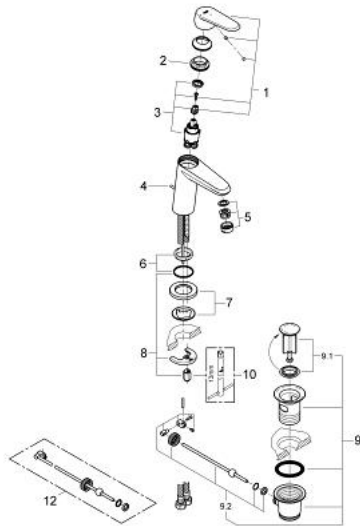

23 389 20E EURODISC COSMOPOLITAN SINGLE-LEVER BASIN MIXER S-SIZE

PRODUCT DESCRIPTION

- Colour: chrome
- single hole installation
- metal lever
- GROHE SilkMove 28 mm ceramic cartridge
- OpenCold - cold water flow in mid-lever position
- with temperature limiter
- GROHE LongLife finish
- GROHE EcoJoy - less water, perfect flow
- maximum flow rate (at 3 bar): 5 l/min
- GROHE FastFixation Plus rapid installation system
- pop-up waste set 1 1/4"
- flexible connection hoses
- minimum pressure 1,0 bar

23 389 20E EURODISC COSMOPOLITAN SINGLE-LEVER BASIN MIXER S-SIZE

SPARE PARTS, December 2012 – now

- 1: Lever (Spare part-nr. 46867000)
- 2: Fitting ring (Spare part-nr. 46715000)
- 3: Cartridge (Spare part-nr. 46580000)
- 4: Pop-up rod (Spare part-nr. 46739000)
- 5: Flow straightener (Spare part-nr. 64450000)
- 6: Center ring (Spare part-nr. 46719000)
- 7: Base plate (Spare part-nr. 48165000)
- 8: Shank mounting kit (Spare part-nr. 46645000)
- 9: Pop-up waste set 1 1/4" (Spare part-nr. 28910000)
- 9.1: Plug (Spare part-nr. 07182000)
- 9.2: Eccentric rod (Spare part-nr. 07052000)
- 10: Mounting wrench (Spare part-nr. 19017000)*
- 11: Eccentric rod (Spare part-nr. 07341000)*