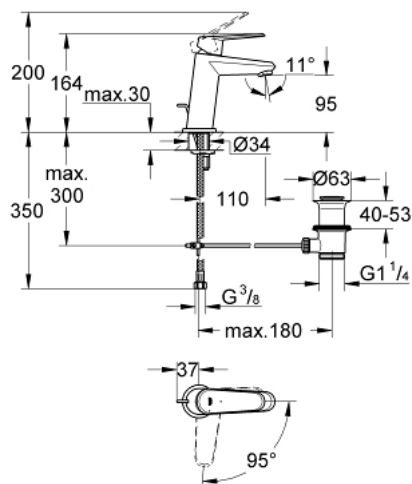

23 389 20E EURODISC COSMOPOLITAN SINGLE-LEVER BASIN MIXER 1/2" S-SIZE

PRODUCT DESCRIPTION

- Colour: chrome
- single hole installation
- metal lever
- GROHE SilkMove 28 mm ceramic cartridge
- EcoMode - cold water flow in mid-lever position saves energy
- with temperature limiter
- GROHE LongLife finish
- GROHE EcoJoy - Less water, perfect flow
- maximum flow rate (at 3 bar): 5 l/min
- GROHE FastFixation Plus rapid installation system
- pop-up waste set 1 1/4"
- flexible connection hoses
- min. recommended pressure 1.0 bar

23 389 20E EURODISC COSMOPOLITAN SINGLE-LEVER BASIN MIXER 1/2" S-SIZE

SPARE PARTS, 12月 2012 – now

- 1: Lever (Spare part-nr. 46867000)
 - 2: Fitting ring (Spare part-nr. 46715000)
 - 3: Cartridge (Spare part-nr. 46580000)
 - 4: Pop-up rod (Spare part-nr. 46739000)
 - 5: Laminar flow straightener (Spare part-nr. 64450000)
 - 6: Center ring (Spare part-nr. 46719000)
 - 7: Base plate (Spare part-nr. 48165000)
 - 8: Shank mounting kit (Spare part-nr. 46645000)
 - 9: Waste set 1 1/4" (Spare part-nr. 28910000)
 - 9.1: Plug (Spare part-nr. 07182000)
 - 9.2: Eccentric rod (Spare part-nr. 07052000)
 - 10: Mounting wrench (Spare part-nr. 19017000)*
 - 11: Eccentric rod (Spare part-nr. 07341000)*
- * Optional accessories