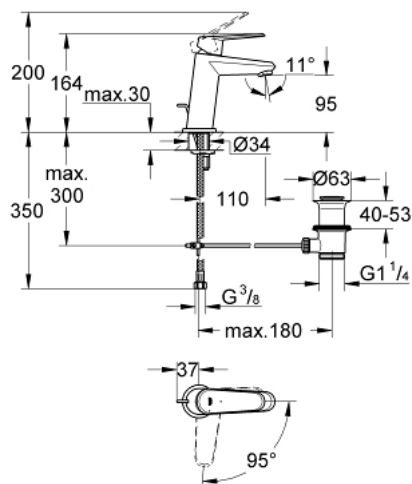

23 389 20E EURODISC COSMOPOLITAN SINGLE-LEVER BASIN MIXER 1/2" S-SIZE

PRODUCT DESCRIPTION

- Colour: chrome
- single hole installation
- metal lever
- GROHE SilkMove 28 mm ceramic cartridge
- OpenCold - cold water flow in mid-lever position
- with temperature limiter
- GROHE LongLife finish
- GROHE EcoJoy - Less water, perfect flow
- maximum flow rate (at 3 bar): 5 l/min
- GROHE FastFixation Plus rapid installation system
- pop-up waste set 1 1/4"
- flexible connection hoses
- min. recommended pressure 1.0 bar

23 389 20E EURODISC COSMOPOLITAN SINGLE-LEVER BASIN MIXER 1/2" S-SIZE

SPARE PARTS, 12月 2012 – now

- 1: Lever (Spare part-nr. 46867000)
 - 2: Fitting ring (Spare part-nr. 46715000)
 - 3: Cartridge (Spare part-nr. 46580000)
 - 4: Pop-up rod (Spare part-nr. 46739000)
 - 5: Laminar flow straightener (Spare part-nr. 64450000)
 - 6: Center ring (Spare part-nr. 46719000)
 - 7: Base plate (Spare part-nr. 48165000)
 - 8: Shank mounting kit (Spare part-nr. 46645000)
 - 9: Waste set 1 1/4" (Spare part-nr. 28910000)
 - 9.1: Plug (Spare part-nr. 07182000)
 - 9.2: Eccentric rod (Spare part-nr. 07052000)
 - 10: Mounting wrench (Spare part-nr. 19017000)*
 - 11: Eccentric rod (Spare part-nr. 07341000)*
- * Optional accessories