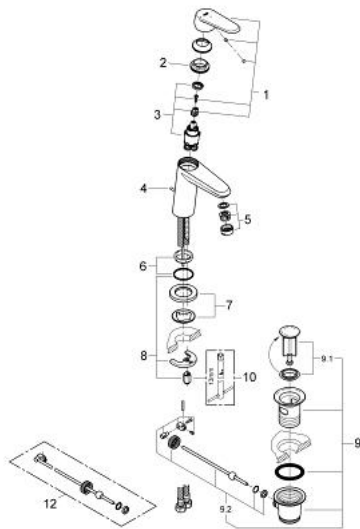

23 389 20E EURODISC COSMOPOLITAN SINGLE-LEVER BASIN MIXER 1/2" S-SIZE

PRODUCT DESCRIPTION

- Colour: chrome
- single hole installation
- metal lever
- GROHE SilkMove 28 mm ceramic cartridge
- EcoMode - cold water flow in mid-lever position saves energy
- with temperature limiter
- GROHE LongLife finish
- GROHE EcoJoy - Less water, perfect flow
- maximum flow rate (at 3 bar): 5 l/min
- GROHE FastFixation Plus rapid installation system
- pop-up waste set 1 1/4"
- flexible connection hoses
- min. recommended pressure 1.0 bar

23 389 20E EURODISC COSMOPOLITAN SINGLE-LEVER BASIN MIXER 1/2" S-SIZE

SPARE PARTS, 12月 2012 – now

- 1: Lever (Spare part-nr. 46867000)
 - 2: Fitting ring (Spare part-nr. 46715000)
 - 3: Cartridge (Spare part-nr. 46580000)
 - 4: Pop-up rod (Spare part-nr. 46739000)
 - 5: Laminar flow straightener (Spare part-nr. 64450000)
 - 6: Center ring (Spare part-nr. 46719000)
 - 7: Base plate (Spare part-nr. 48165000)
 - 8: Shank mounting kit (Spare part-nr. 46645000)
 - 9: Waste set 1 1/4" (Spare part-nr. 28910000)
 - 9.1: Plug (Spare part-nr. 07182000)
 - 9.2: Eccentric rod (Spare part-nr. 07052000)
 - 10: Mounting wrench (Spare part-nr. 19017000)*
 - 11: Eccentric rod (Spare part-nr. 07341000)*
- * Optional accessories