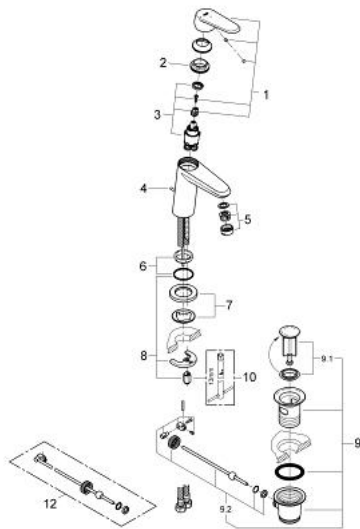

23 389 20E EURODISC COSMOPOLITAN SINGLE-LEVER BASIN MIXER 1/2" S-SIZE

PRODUCT DESCRIPTION

- Colour: chrome
- single hole installation
- metal lever
- GROHE SilkMove 28 mm ceramic cartridge
- OpenCold - cold water flow in mid-lever position
- with temperature limiter
- GROHE LongLife finish
- GROHE EcoJoy - Less water, perfect flow
- maximum flow rate (at 3 bar): 5 l/min
- GROHE FastFixation Plus rapid installation system
- pop-up waste set 1 1/4"
- flexible connection hoses
- min. recommended pressure 1.0 bar

23 389 20E EURODISC COSMOPOLITAN SINGLE-LEVER BASIN MIXER 1/2" S-SIZE

SPARE PARTS, 12月 2012 – now

- 1: Lever (Spare part-nr. 46867000)
 - 2: Fitting ring (Spare part-nr. 46715000)
 - 3: Cartridge (Spare part-nr. 46580000)
 - 4: Pop-up rod (Spare part-nr. 46739000)
 - 5: Laminar flow straightener (Spare part-nr. 64450000)
 - 6: Center ring (Spare part-nr. 46719000)
 - 7: Base plate (Spare part-nr. 48165000)
 - 8: Shank mounting kit (Spare part-nr. 46645000)
 - 9: Waste set 1 1/4" (Spare part-nr. 28910000)
 - 9.1: Plug (Spare part-nr. 07182000)
 - 9.2: Eccentric rod (Spare part-nr. 07052000)
 - 10: Mounting wrench (Spare part-nr. 19017000)*
 - 11: Eccentric rod (Spare part-nr. 07341000)*
- * Optional accessories