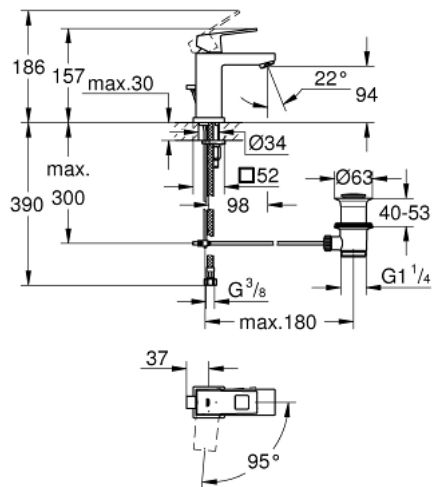

## 23 390 00E EUROCUBE SINGLE-LEVER BASIN MIXER S-SIZE

### PRODUCT DESCRIPTION

- Colour: chrome
- single hole installation
- metal lever
- GROHE SilkMove 28 mm ceramic cartridge
- EcoMode - cold water flow in mid-lever position saves energy
- with temperature limiter
- GROHE LongLife finish
- GROHE EcoJoy - less water, perfect flow
- maximum flow rate (at 3 bar): 5 l/min
- GROHE FastFixation Plus rapid installation system
- pop-up waste set 1 1/4"
- flexible connection hoses

### SPARE PARTS, December 2012 – now

- 1: Lever (Spare part-nr. 46866000)
  - 2: Fitting ring (Spare part-nr. 46715000)
  - 3: Cartridge (Spare part-nr. 46580000)
  - 4: Flow straightener (Spare part-nr. 64450000)
  - 5: Pop-up rod (Spare part-nr. 46787000)
  - 6: Shank mounting kit (Spare part-nr. 46645000)
  - 7: Pop-up waste set 1 1/4" (Spare part-nr. 28910000)
  - 7.1: Plug (Spare part-nr. 07182000)
  - 7.2: Eccentric rod (Spare part-nr. 07052000)
  - 8: Mounting wrench (Spare part-nr. 19017000)\*
  - 9: Eccentric rod (Spare part-nr. 07341000)\*
- \* Optional accessories