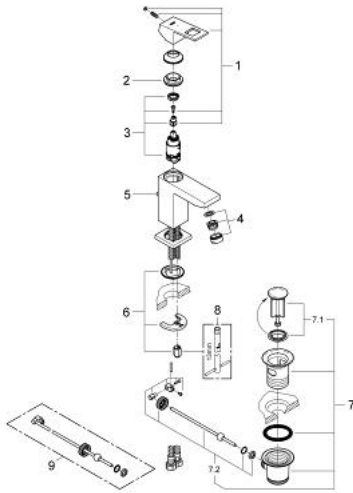

## 23 390 00E EUROCUBE SINGLE-LEVER BASIN MIXER S-SIZE

### PRODUCT DESCRIPTION

- Colour: chrome
- single hole installation
- metal lever
- GROHE SilkMove 28 mm ceramic cartridge
- EcoMode - cold water flow in mid-lever position saves energy
- with temperature limiter
- GROHE LongLife finish
- GROHE EcoJoy - less water, perfect flow
- maximum flow rate (at 3 bar): 5 l/min
- GROHE FastFixation Plus rapid installation system
- pop-up waste set 1 1/4"
- flexible connection hoses

### SPARE PARTS, December 2012 – now

- 1: Lever (Spare part-nr. 46866000)
  - 2: Fitting ring (Spare part-nr. 46715000)
  - 3: Cartridge (Spare part-nr. 46580000)
  - 4: Flow straightener (Spare part-nr. 64450000)
  - 5: Pop-up rod (Spare part-nr. 46787000)
  - 6: Shank mounting kit (Spare part-nr. 46645000)
  - 7: Pop-up waste set 1 1/4" (Spare part-nr. 28910000)
  - 7.1: Plug (Spare part-nr. 07182000)
  - 7.2: Eccentric rod (Spare part-nr. 07052000)
  - 8: Mounting wrench (Spare part-nr. 19017000)\*
  - 9: Eccentric rod (Spare part-nr. 07341000)\*
- \* Optional accessories