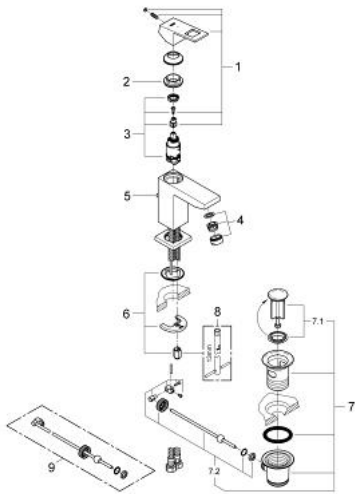

## 23 390 00E EUROCUBE SINGLE-LEVER BASIN MIXER 1/2" S-SIZE

### PRODUCT DESCRIPTION

- Colour: chrome
- single hole installation
- metal lever
- GROHE SilkMove 28 mm ceramic cartridge
- OpenCold - cold water flow in mid-lever position
- with temperature limiter
- GROHE LongLife finish
- GROHE EcoJoy - Less water, perfect flow
- maximum flow rate (at 3 bar): 5 l/min
- GROHE FastFixation Plus rapid installation system
- pop-up waste set 1 1/4"
- flexible connection hoses

### SPARE PARTS, 12月 2012 – now

- 1: Lever (Spare part-nr. 46866000)
- 2: Fitting ring (Spare part-nr. 46715000)
- 3: Cartridge (Spare part-nr. 46580000)
- 4: Laminar flow straightener (Spare part-nr. 64450000)
- 5: Pop-up rod (Spare part-nr. 46787000)
- 6: Shank mounting kit (Spare part-nr. 46645000)
- 7: Waste set 1 1/4" (Spare part-nr. 28910000)
  - 7.1: Plug (Spare part-nr. 07182000)
  - 7.2: Eccentric rod (Spare part-nr. 07052000)
- 8: Mounting wrench (Spare part-nr. 19017000)\*
- 9: Eccentric rod (Spare part-nr. 07341000)\*