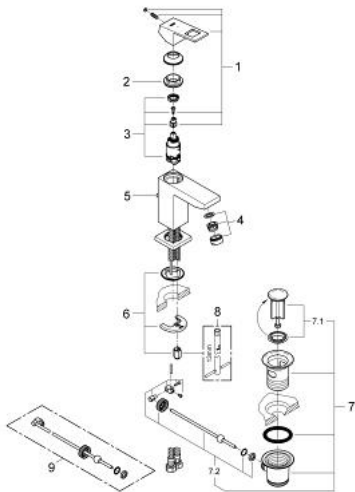

23 390 00E EUROCUBE SINGLE-LEVER BASIN MIXER 1/2" S-SIZE

PRODUCT DESCRIPTION

- Colour: chrome
- single hole installation
- metal lever
- GROHE SilkMove 28 mm ceramic cartridge
- EcoMode - cold water flow in mid-lever position saves energy
- with temperature limiter
- GROHE LongLife finish
- GROHE EcoJoy - Less water, perfect flow
- maximum flow rate (at 3 bar): 5 l/min
- GROHE FastFixation Plus rapid installation system
- pop-up waste set 1 1/4"
- flexible connection hoses

23 390 00E EUROCUBE SINGLE-LEVER BASIN MIXER 1/2" S-SIZE

SPARE PARTS, 12月 2012 – now

- 1: Lever (Spare part-nr. 46866000)
- 2: Fitting ring (Spare part-nr. 46715000)
- 3: Cartridge (Spare part-nr. 46580000)
- 4: Laminar flow straightener (Spare part-nr. 64450000)
- 5: Pop-up rod (Spare part-nr. 46787000)
- 6: Shank mounting kit (Spare part-nr. 46645000)
- 7: Waste set 1 1/4" (Spare part-nr. 28910000)
 - 7.1: Plug (Spare part-nr. 07182000)
 - 7.2: Eccentric rod (Spare part-nr. 07052000)
- 8: Mounting wrench (Spare part-nr. 19017000)*
- 9: Eccentric rod (Spare part-nr. 07341000)*