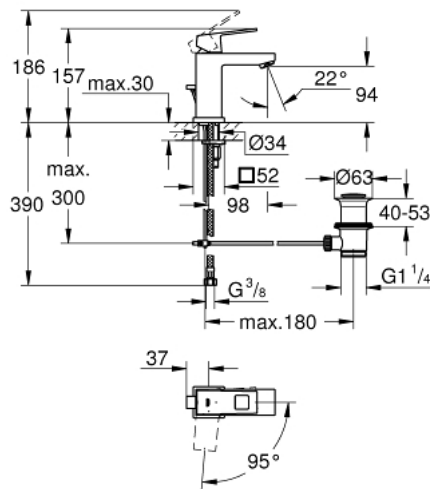

## 23 390 00E EUROCUBE SINGLE-LEVER BASIN MIXER 1/2" S-SIZE

### PRODUCT DESCRIPTION

- Colour: chrome
- single hole installation
- metal lever
- GROHE SilkMove 28 mm ceramic cartridge
- OpenCold - cold water flow in mid-lever position
- with temperature limiter
- GROHE LongLife finish
- GROHE EcoJoy - Less water, perfect flow
- maximum flow rate (at 3 bar): 5 l/min
- GROHE FastFixation Plus rapid installation system
- pop-up waste set 1 1/4"
- flexible connection hoses

### SPARE PARTS, 12月 2012 – now

- 1: Lever (Spare part-nr. 46866000)
- 2: Fitting ring (Spare part-nr. 46715000)
- 3: Cartridge (Spare part-nr. 46580000)
- 4: Laminar flow straightener (Spare part-nr. 64450000)
- 5: Pop-up rod (Spare part-nr. 46787000)
- 6: Shank mounting kit (Spare part-nr. 46645000)
- 7: Waste set 1 1/4" (Spare part-nr. 28910000)
  - 7.1: Plug (Spare part-nr. 07182000)
  - 7.2: Eccentric rod (Spare part-nr. 07052000)
- 8: Mounting wrench (Spare part-nr. 19017000)\*
- 9: Eccentric rod (Spare part-nr. 07341000)\*