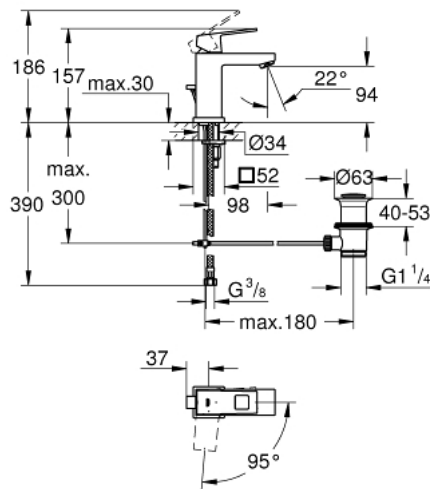

23 390 00E EUROCUBE SINGLE-LEVER BASIN MIXER 1/2" S-SIZE

PRODUCT DESCRIPTION

- Colour: chrome
- single hole installation
- metal lever
- GROHE SilkMove 28 mm ceramic cartridge
- EcoMode - cold water flow in mid-lever position saves energy
- with temperature limiter
- GROHE LongLife finish
- GROHE EcoJoy - Less water, perfect flow
- maximum flow rate (at 3 bar): 5 l/min
- GROHE FastFixation Plus rapid installation system
- pop-up waste set 1 1/4"
- flexible connection hoses

23 390 00E EUROCUBE SINGLE-LEVER BASIN MIXER 1/2" S-SIZE

SPARE PARTS, 12月 2012 – now

- 1: Lever (Spare part-nr. 46866000)
- 2: Fitting ring (Spare part-nr. 46715000)
- 3: Cartridge (Spare part-nr. 46580000)
- 4: Laminar flow straightener (Spare part-nr. 64450000)
- 5: Pop-up rod (Spare part-nr. 46787000)
- 6: Shank mounting kit (Spare part-nr. 46645000)
- 7: Waste set 1 1/4" (Spare part-nr. 28910000)
 - 7.1: Plug (Spare part-nr. 07182000)
 - 7.2: Eccentric rod (Spare part-nr. 07052000)
- 8: Mounting wrench (Spare part-nr. 19017000)*
- 9: Eccentric rod (Spare part-nr. 07341000)*