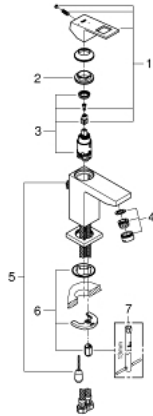

## 23 391 00E EUROCUBE SINGLE-LEVER BASIN MIXER S-SIZE

### PRODUCT DESCRIPTION

- Colour: chrome
- single hole installation
- metal lever
- GROHE SilkMove 28 mm ceramic cartridge
- OpenCold - cold water flow in mid-lever position
- with temperature limiter
- GROHE LongLife finish
- mousseur 5.7 l/min
- GROHE FastFixation Plus rapid installation system
- retractable chain
- flexible connection hoses

### SPARE PARTS, December 2012 – now

- 1: Lever (Spare part-nr. 46866000)
- 2: Fitting ring (Spare part-nr. 46715000)
- 3: Cartridge (Spare part-nr. 46580000)
- 4: Flow straightener (Spare part-nr. 64450000)
- 5: Chain support (Spare part-nr. 06815000)
- 6: Shank mounting kit (Spare part-nr. 46645000)
- 7: Mounting wrench (Spare part-nr. 19017000)\*