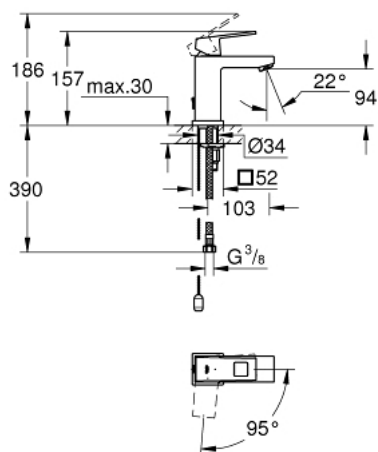

## 23 391 00E EUROCUBE SINGLE-LEVER BASIN MIXER S-SIZE

### PRODUCT DESCRIPTION

- Colour: chrome
- single hole installation
- metal lever
- GROHE SilkMove 28 mm ceramic cartridge
- OpenCold - cold water flow in mid-lever position
- with temperature limiter
- GROHE LongLife finish
- mousseur 5.7 l/min
- GROHE FastFixation Plus rapid installation system
- retractable chain
- flexible connection hoses

### SPARE PARTS, December 2012 – now

- 1: Lever (Spare part-nr. 46866000)
- 2: Fitting ring (Spare part-nr. 46715000)
- 3: Cartridge (Spare part-nr. 46580000)
- 4: Flow straightener (Spare part-nr. 64450000)
- 5: Chain support (Spare part-nr. 06815000)
- 6: Shank mounting kit (Spare part-nr. 46645000)
- 7: Mounting wrench (Spare part-nr. 19017000)\*