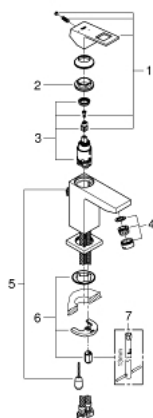

23 391 00E EUROCUBE SINGLE-LEVER BASIN MIXER S-SIZE

PRODUCT DESCRIPTION

- Colour: chrome
- single hole installation
- metal lever
- GROHE SilkMove 28 mm ceramic cartridge
- EcoMode - cold water flow in mid-lever position saves energy
- with temperature limiter
- GROHE LongLife finish
- GROHE EcoJoy mousseur 5.7 l/min
- GROHE FastFixation Plus rapid installation system
- retractable chain
- flexible connection hoses

23 391 00E EUROCUBE SINGLE-LEVER BASIN MIXER S-SIZE

SPARE PARTS, December 2012 – now

- 1: Lever (Spare part-nr. 46866000)
- 2: Fitting ring (Spare part-nr. 46715000)
- 3: Cartridge (Spare part-nr. 46580000)
- 4: Flow straightener (Spare part-nr. 64450000)
- 5: Chain support (Spare part-nr. 06815000)
- 6: Shank mounting kit (Spare part-nr. 46645000)
- 7: Mounting wrench (Spare part-nr. 19017000)*