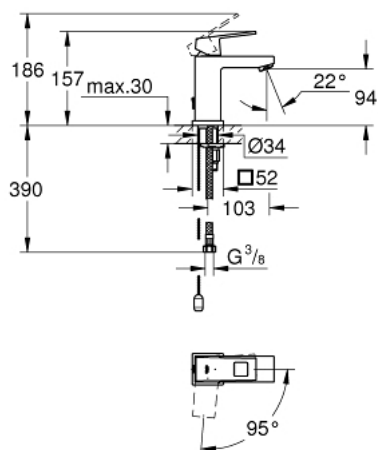

23 391 00E EUROCUBE SINGLE-LEVER BASIN MIXER S-SIZE

PRODUCT DESCRIPTION

- Colour: chrome
- single hole installation
- metal lever
- GROHE SilkMove 28 mm ceramic cartridge
- EcoMode - cold water flow in mid-lever position saves energy
- with temperature limiter
- GROHE LongLife finish
- GROHE EcoJoy mousseur 5.7 l/min
- GROHE FastFixation Plus rapid installation system
- retractable chain
- flexible connection hoses

23 391 00E EUROCUBE SINGLE-LEVER BASIN MIXER S-SIZE

SPARE PARTS, December 2012 – now

- 1: Lever (Spare part-nr. 46866000)
- 2: Fitting ring (Spare part-nr. 46715000)
- 3: Cartridge (Spare part-nr. 46580000)
- 4: Flow straightener (Spare part-nr. 64450000)
- 5: Chain support (Spare part-nr. 06815000)
- 6: Shank mounting kit (Spare part-nr. 46645000)
- 7: Mounting wrench (Spare part-nr. 19017000)*