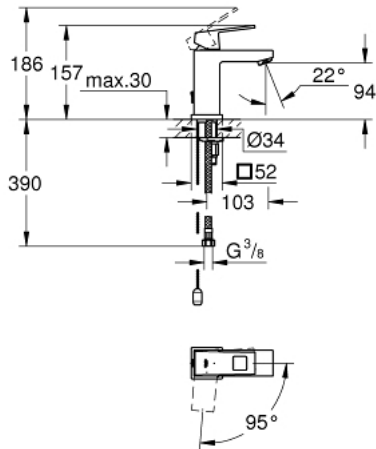

## 23 391 00E EUROCUBE SINGLE-LEVER BASIN MIXER 1/2" S-SIZE

### PRODUCT DESCRIPTION

- Colour: chrome
- single hole installation
- metal lever
- GROHE SilkMove 28 mm ceramic cartridge
- OpenCold - cold water flow in mid-lever position
- with temperature limiter
- GROHE LongLife finish
- mousseur 5.7 l/min
- GROHE FastFixation Plus rapid installation system
- retractable chain
- flexible connection hoses

### SPARE PARTS, 12月 2012 – now

- 1: Lever (Spare part-nr. 46866000)
- 2: Fitting ring (Spare part-nr. 46715000)
- 3: Cartridge (Spare part-nr. 46580000)
- 4: Laminar flow straightener (Spare part-nr. 64450000)
- 5: Chain (Spare part-nr. 06815000)
- 6: Shank mounting kit (Spare part-nr. 46645000)
- 7: Mounting wrench (Spare part-nr. 19017000)\*