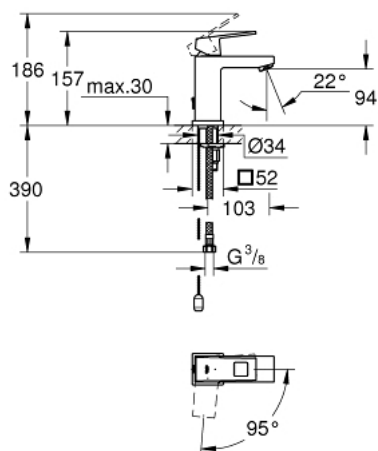

## 23 391 00E EUROCUBE SINGLE-LEVER BASIN MIXER 1/2" S-SIZE

### PRODUCT DESCRIPTION

- Colour: chrome
- single hole installation
- metal lever
- GROHE SilkMove 28 mm ceramic cartridge
- EcoMode - cold water flow in mid-lever position saves energy
- with temperature limiter
- GROHE LongLife finish
- GROHE EcoJoy mousseur 5.7 l/min
- GROHE FastFixation Plus rapid installation system
- retractable chain
- flexible connection hoses

### SPARE PARTS, 12月 2012 – now

- 1: Lever (Spare part-nr. 46866000)
- 2: Fitting ring (Spare part-nr. 46715000)
- 3: Cartridge (Spare part-nr. 46580000)
- 4: Laminar flow straightener (Spare part-nr. 64450000)
- 5: Chain (Spare part-nr. 06815000)
- 6: Shank mounting kit (Spare part-nr. 46645000)
- 7: Mounting wrench (Spare part-nr. 19017000)\*