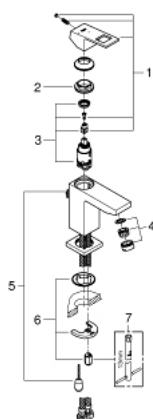

## 23 391 00E EUROCUBE SINGLE-LEVER BASIN MIXER 1/2" S-SIZE

### PRODUCT DESCRIPTION

- Colour: chrome
- single hole installation
- metal lever
- GROHE SilkMove 28 mm ceramic cartridge
- EcoMode - cold water flow in mid-lever position saves energy
- with temperature limiter
- GROHE LongLife finish
- GROHE EcoJoy mousseur 5.7 l/min
- GROHE FastFixation Plus rapid installation system
- retractable chain
- flexible connection hoses

### SPARE PARTS, 12月 2012 – now

- 1: Lever (Spare part-nr. 46866000)
- 2: Fitting ring (Spare part-nr. 46715000)
- 3: Cartridge (Spare part-nr. 46580000)
- 4: Laminar flow straightener (Spare part-nr. 64450000)
- 5: Chain (Spare part-nr. 06815000)
- 6: Shank mounting kit (Spare part-nr. 46645000)
- 7: Mounting wrench (Spare part-nr. 19017000)\*