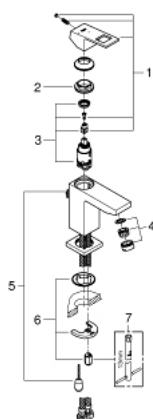

## 23 391 00E EUROCUBE SINGLE-LEVER BASIN MIXER 1/2" S-SIZE

### PRODUCT DESCRIPTION

- Colour: chrome
- single hole installation
- metal lever
- GROHE SilkMove 28 mm ceramic cartridge
- OpenCold - cold water flow in mid-lever position
- with temperature limiter
- GROHE LongLife finish
- mousseur 5.7 l/min
- GROHE FastFixation Plus rapid installation system
- retractable chain
- flexible connection hoses

### SPARE PARTS, 12月 2012 – now

- 1: Lever (Spare part-nr. 46866000)
- 2: Fitting ring (Spare part-nr. 46715000)
- 3: Cartridge (Spare part-nr. 46580000)
- 4: Laminar flow straightener (Spare part-nr. 64450000)
- 5: Chain (Spare part-nr. 06815000)
- 6: Shank mounting kit (Spare part-nr. 46645000)
- 7: Mounting wrench (Spare part-nr. 19017000)\*