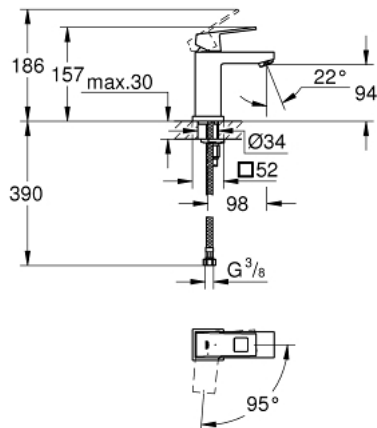

## 23 392 00E EUROCUBE SINGLE-LEVER BASIN MIXER S-SIZE

### PRODUCT DESCRIPTION

- Colour: chrome
- single hole installation
- metal lever
- GROHE SilkMove 28 mm ceramic cartridge
- EcoMode - cold water flow in mid-lever position saves energy
- with temperature limiter
- GROHE LongLife finish
- GROHE EcoJoy - less water, perfect flow
- maximum flow rate (at 3 bar): 5 l/min
- GROHE FastFixation Plus rapid installation system
- smooth body
- flexible connection hoses

23 392 00E **EUROCUBE SINGLE-LEVER BASIN MIXER**  
**S-SIZE**

**SPARE PARTS**, December 2012 – now

- 1: Lever (Spare part-nr. 46866000)
- 2: Fitting ring (Spare part-nr. 46715000)
- 3: Cartridge (Spare part-nr. 46580000)
- 4: Flow straightener (Spare part-nr. 64450000)
- 5: Shank mounting kit (Spare part-nr. 46645000)
- 6: Mounting wrench (Spare part-nr. 19017000)\*