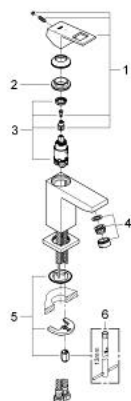

## 23 392 00E EUROCUBE SINGLE-LEVER BASIN MIXER S-SIZE

### PRODUCT DESCRIPTION

- Colour: chrome
- single hole installation
- metal lever
- GROHE SilkMove 28 mm ceramic cartridge
- EcoMode - cold water flow in mid-lever position saves energy
- with temperature limiter
- GROHE LongLife finish
- GROHE EcoJoy - less water, perfect flow
- maximum flow rate (at 3 bar): 5 l/min
- GROHE FastFixation Plus rapid installation system
- smooth body
- flexible connection hoses

23 392 00E **EUROCUBE SINGLE-LEVER BASIN MIXER**  
**S-SIZE**

**SPARE PARTS**, December 2012 – now

- 1: Lever (Spare part-nr. 46866000)
- 2: Fitting ring (Spare part-nr. 46715000)
- 3: Cartridge (Spare part-nr. 46580000)
- 4: Flow straightener (Spare part-nr. 64450000)
- 5: Shank mounting kit (Spare part-nr. 46645000)
- 6: Mounting wrench (Spare part-nr. 19017000)\*