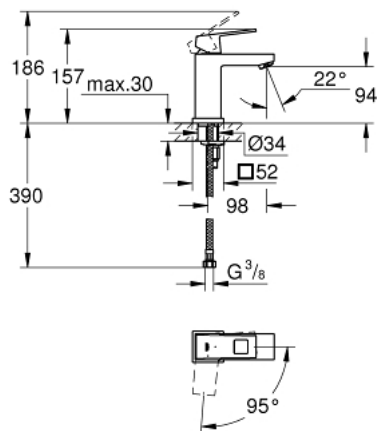

## 23 392 00E EUROCUBE SINGLE-LEVER BASIN MIXER 1/2" S-SIZE

### PRODUCT DESCRIPTION

- Colour: chrome
- single hole installation
- metal lever
- GROHE SilkMove 28 mm ceramic cartridge
- EcoMode - cold water flow in mid-lever position saves energy
- with temperature limiter
- GROHE LongLife finish
- GROHE EcoJoy - Less water, perfect flow
- maximum flow rate (at 3 bar): 5 l/min
- GROHE FastFixation Plus rapid installation system
- smooth body
- flexible connection hoses

### SPARE PARTS, 12月 2012 – now

- 1: Lever (Spare part-nr. 46866000)
- 2: Fitting ring (Spare part-nr. 46715000)
- 3: Cartridge (Spare part-nr. 46580000)
- 4: Laminar flow straightener (Spare part-nr. 64450000)
- 5: Shank mounting kit (Spare part-nr. 46645000)
- 6: Mounting wrench (Spare part-nr. 19017000)\*