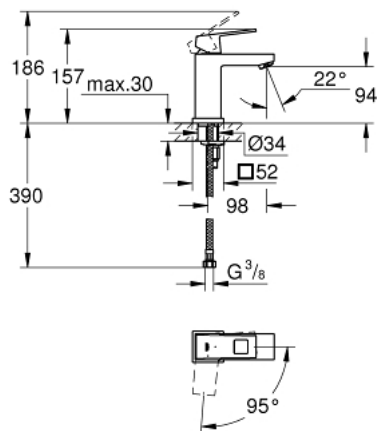

## 23 392 00E EUROCUBE SINGLE-LEVER BASIN MIXER 1/2" S-SIZE

### PRODUCT DESCRIPTION

- Colour: chrome
- single hole installation
- metal lever
- GROHE SilkMove 28 mm ceramic cartridge
- OpenCold - cold water flow in mid-lever position
- with temperature limiter
- GROHE LongLife finish
- GROHE EcoJoy - Less water, perfect flow
- maximum flow rate (at 3 bar): 5 l/min
- GROHE FastFixation Plus rapid installation system
- smooth body
- flexible connection hoses

### SPARE PARTS, 12月 2012 – now

- 1: Lever (Spare part-nr. 46866000)
- 2: Fitting ring (Spare part-nr. 46715000)
- 3: Cartridge (Spare part-nr. 46580000)
- 4: Laminar flow straightener (Spare part-nr. 64450000)
- 5: Shank mounting kit (Spare part-nr. 46645000)
- 6: Mounting wrench (Spare part-nr. 19017000)\*