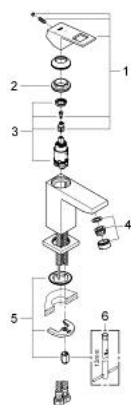

## 23 392 00E EUROCUBE SINGLE-LEVER BASIN MIXER 1/2" S-SIZE

### PRODUCT DESCRIPTION

- Colour: chrome
- single hole installation
- metal lever
- GROHE SilkMove 28 mm ceramic cartridge
- EcoMode - cold water flow in mid-lever position saves energy
- with temperature limiter
- GROHE LongLife finish
- GROHE EcoJoy - Less water, perfect flow
- maximum flow rate (at 3 bar): 5 l/min
- GROHE FastFixation Plus rapid installation system
- smooth body
- flexible connection hoses

### SPARE PARTS, 12月 2012 – now

- 1: Lever (Spare part-nr. 46866000)
- 2: Fitting ring (Spare part-nr. 46715000)
- 3: Cartridge (Spare part-nr. 46580000)
- 4: Laminar flow straightener (Spare part-nr. 64450000)
- 5: Shank mounting kit (Spare part-nr. 46645000)
- 6: Mounting wrench (Spare part-nr. 19017000)\*