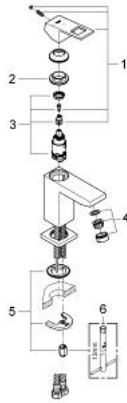

## 23 392 00E EUROCUBE SINGLE-LEVER BASIN MIXER 1/2" S-SIZE

### PRODUCT DESCRIPTION

- Colour: chrome
- single hole installation
- metal lever
- GROHE SilkMove 28 mm ceramic cartridge
- OpenCold - cold water flow in mid-lever position
- with temperature limiter
- GROHE LongLife finish
- GROHE EcoJoy - Less water, perfect flow
- maximum flow rate (at 3 bar): 5 l/min
- GROHE FastFixation Plus rapid installation system
- smooth body
- flexible connection hoses

### SPARE PARTS, 12月 2012 – now

- 1: Lever (Spare part-nr. 46866000)
- 2: Fitting ring (Spare part-nr. 46715000)
- 3: Cartridge (Spare part-nr. 46580000)
- 4: Laminar flow straightener (Spare part-nr. 64450000)
- 5: Shank mounting kit (Spare part-nr. 46645000)
- 6: Mounting wrench (Spare part-nr. 19017000)\*