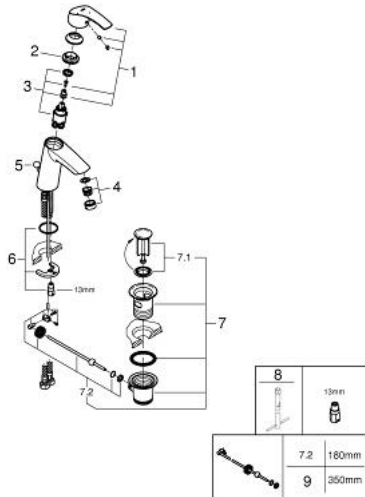

23 393 10E **EUROSMART SINGLE-LEVER BASIN MIXER 1/2"**
M-SIZE

PRODUCT DESCRIPTION

- Colour: chrome
- single hole installation
- metal lever
- GROHE SilkMove 28 mm ceramic cartridge
- EcoMode - cold water flow in mid-lever position saves energy
- with temperature limiter
- GROHE LongLife finish
- GROHE EcoJoy - less water, perfect flow
- maximum flow rate (at 3 bar): 5 l/min
- GROHE FastFixation rapid installation system
- pop-up waste set 1 1/4"
- flexible connection hoses

23 393 10E EUROSMART SINGLE-LEVER BASIN MIXER 1/2" M-SIZE

SPARE PARTS, December 2012 – now

- 1: Lever (Spare part-nr. 46865000)
- 2: Fitting ring (Spare part-nr. 46715000)
- 3: Cartridge (Spare part-nr. 46580000)
- 4: Mousseur (Spare part-nr. 48159000)
- 5: Pop-up rod (Spare part-nr. 06329000)
- 6: Shank mounting kit (Spare part-nr. 46249000)
- 7: Pop-up waste set 1 1/4" (Spare part-nr. 28910000)
- 7.1: Plug (Spare part-nr. 07182000)
- 7.2: Eccentric rod (Spare part-nr. 07052000)
- 8: Mounting wrench (Spare part-nr. 19017000)*
- 9: Eccentric rod (Spare part-nr. 07341000)*