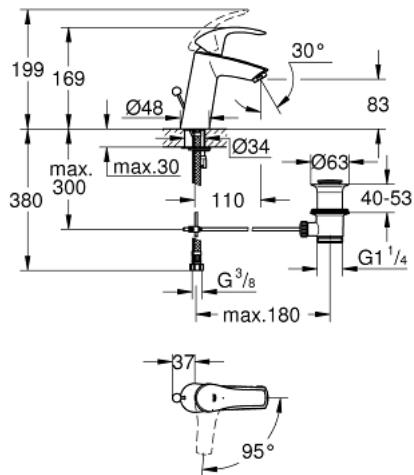

23 393 10E **EUROSMART SINGLE-LEVER BASIN MIXER 1/2"**
M-SIZE

PRODUCT DESCRIPTION

- Colour: chrome
- single hole installation
- metal lever
- GROHE SilkMove 28 mm ceramic cartridge
- OpenCold - cold water flow in mid-lever position
- with temperature limiter
- GROHE LongLife finish
- GROHE EcoJoy - less water, perfect flow
- maximum flow rate (at 3 bar): 5 l/min
- GROHE FastFixation rapid installation system
- pop-up waste set 1 1/4"
- flexible connection hoses

23 393 10E EUROSMART SINGLE-LEVER BASIN MIXER 1/2" M-SIZE

SPARE PARTS, December 2012 – now

- 1: Lever (Spare part-nr. 46865000)
- 2: Fitting ring (Spare part-nr. 46715000)
- 3: Cartridge (Spare part-nr. 46580000)
- 4: Mousseur (Spare part-nr. 48159000)
- 5: Pop-up rod (Spare part-nr. 06329000)
- 6: Shank mounting kit (Spare part-nr. 46249000)
- 7: Pop-up waste set 1 1/4" (Spare part-nr. 28910000)
- 7.1: Plug (Spare part-nr. 07182000)
- 7.2: Eccentric rod (Spare part-nr. 07052000)
- 8: Mounting wrench (Spare part-nr. 19017000)*
- 9: Eccentric rod (Spare part-nr. 07341000)*