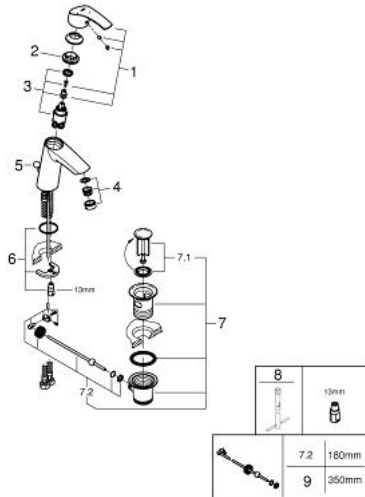

23 393 10E **EUROSMART SINGLE-LEVER BASIN MIXER 1/2"**
M-SIZE

PRODUCT DESCRIPTION

- Colour: chrome
- single hole installation
- metal lever
- GROHE SilkMove 28 mm ceramic cartridge
- OpenCold - cold water flow in mid-lever position
- with temperature limiter
- GROHE LongLife finish
- GROHE EcoJoy - less water, perfect flow
- maximum flow rate (at 3 bar): 5 l/min
- GROHE FastFixation rapid installation system
- pop-up waste set 1 1/4"
- flexible connection hoses

23 393 10E EUROSMART SINGLE-LEVER BASIN MIXER 1/2" M-SIZE

SPARE PARTS, December 2012 – now

- 1: Lever (Spare part-nr. 46865000)
- 2: Fitting ring (Spare part-nr. 46715000)
- 3: Cartridge (Spare part-nr. 46580000)
- 4: Mousseur (Spare part-nr. 48159000)
- 5: Pop-up rod (Spare part-nr. 06329000)
- 6: Shank mounting kit (Spare part-nr. 46249000)
- 7: Pop-up waste set 1 1/4" (Spare part-nr. 28910000)
- 7.1: Plug (Spare part-nr. 07182000)
- 7.2: Eccentric rod (Spare part-nr. 07052000)
- 8: Mounting wrench (Spare part-nr. 19017000)*
- 9: Eccentric rod (Spare part-nr. 07341000)*