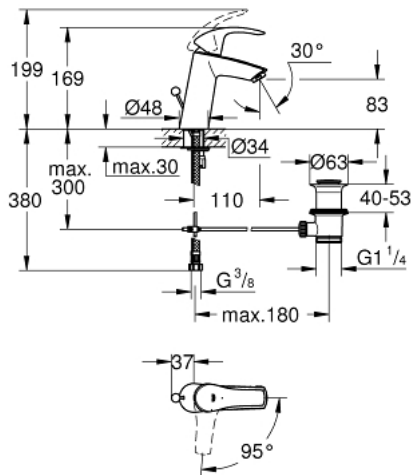

23 393 10E **EUROSMART SINGLE-LEVER BASIN MIXER 1/2"**
M-SIZE

PRODUCT DESCRIPTION

- Colour: chrome
- single hole installation
- metal lever
- GROHE SilkMove 28 mm ceramic cartridge
- EcoMode - cold water flow in mid-lever position saves energy
- with temperature limiter
- GROHE LongLife finish
- GROHE EcoJoy - less water, perfect flow
- maximum flow rate (at 3 bar): 5 l/min
- GROHE FastFixation rapid installation system
- pop-up waste set 1 1/4"
- flexible connection hoses

23 393 10E EUROSMART SINGLE-LEVER BASIN MIXER 1/2" M-SIZE

SPARE PARTS, December 2012 – now

- 1: Lever (Spare part-nr. 46865000)
- 2: Fitting ring (Spare part-nr. 46715000)
- 3: Cartridge (Spare part-nr. 46580000)
- 4: Mousseur (Spare part-nr. 48159000)
- 5: Pop-up rod (Spare part-nr. 06329000)
- 6: Shank mounting kit (Spare part-nr. 46249000)
- 7: Pop-up waste set 1 1/4" (Spare part-nr. 28910000)
- 7.1: Plug (Spare part-nr. 07182000)
- 7.2: Eccentric rod (Spare part-nr. 07052000)
- 8: Mounting wrench (Spare part-nr. 19017000)*
- 9: Eccentric rod (Spare part-nr. 07341000)*