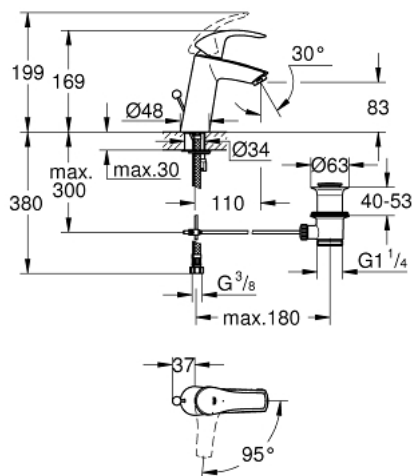

## 23 393 10E EUROSMART SINGLE-LEVER BASIN MIXER 1/2" M-SIZE

### PRODUCT DESCRIPTION

- Colour: chrome
- single hole installation
- metal lever
- GROHE SilkMove 28 mm ceramic cartridge
- OpenCold - cold water flow in mid-lever position
- with temperature limiter
- GROHE LongLife finish
- GROHE EcoJoy - Less water, perfect flow
- maximum flow rate (at 3 bar): 5 l/min
- GROHE FastFixation rapid installation system
- pop-up waste set 1 1/4"
- flexible connection hoses

### SPARE PARTS, 12月 2012 – now

- 1: Lever (Spare part-nr. 46865000)
  - 2: Fitting ring (Spare part-nr. 46715000)
  - 3: Cartridge (Spare part-nr. 46580000)
  - 4: Mousseur (Spare part-nr. 48159000)
  - 5: Pop-up rod (Spare part-nr. 06329000)
  - 6: Shank mounting kit (Spare part-nr. 46249000)
  - 7: Waste set 1 1/4" (Spare part-nr. 28910000)
  - 7.1: Plug (Spare part-nr. 07182000)
  - 7.2: Eccentric rod (Spare part-nr. 07052000)
  - 8: Mounting wrench (Spare part-nr. 19017000)\*
  - 9: Eccentric rod (Spare part-nr. 07341000)\*
- \* Optional accessories