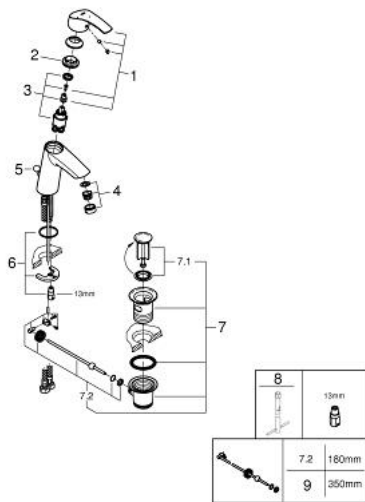

## 23 393 10E EUROSMART SINGLE-LEVER BASIN MIXER 1/2" M-SIZE

### PRODUCT DESCRIPTION

- Colour: chrome
- single hole installation
- metal lever
- GROHE SilkMove 28 mm ceramic cartridge
- OpenCold - cold water flow in mid-lever position
- with temperature limiter
- GROHE LongLife finish
- GROHE EcoJoy - Less water, perfect flow
- maximum flow rate (at 3 bar): 5 l/min
- GROHE FastFixation rapid installation system
- pop-up waste set 1 1/4"
- flexible connection hoses

### SPARE PARTS, 12月 2012 – now

- 1: Lever (Spare part-nr. 46865000)
  - 2: Fitting ring (Spare part-nr. 46715000)
  - 3: Cartridge (Spare part-nr. 46580000)
  - 4: Mousseur (Spare part-nr. 48159000)
  - 5: Pop-up rod (Spare part-nr. 06329000)
  - 6: Shank mounting kit (Spare part-nr. 46249000)
  - 7: Waste set 1 1/4" (Spare part-nr. 28910000)
  - 7.1: Plug (Spare part-nr. 07182000)
  - 7.2: Eccentric rod (Spare part-nr. 07052000)
  - 8: Mounting wrench (Spare part-nr. 19017000)\*
  - 9: Eccentric rod (Spare part-nr. 07341000)\*
- \* Optional accessories