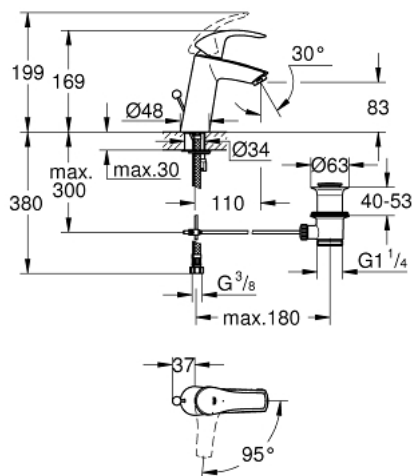

23 393 10E EUROSMART SINGLE-LEVER BASIN MIXER 1/2" M-SIZE

PRODUCT DESCRIPTION

- Colour: chrome
- single hole installation
- metal lever
- GROHE SilkMove 28 mm ceramic cartridge
- EcoMode - cold water flow in mid-lever position saves energy
- with temperature limiter
- GROHE LongLife finish
- GROHE EcoJoy - Less water, perfect flow
- maximum flow rate (at 3 bar): 5 l/min
- GROHE FastFixation rapid installation system
- pop-up waste set 1 1/4"
- flexible connection hoses

23 393 10E EUROSMART SINGLE-LEVER BASIN MIXER 1/2" M-SIZE

SPARE PARTS, 12月 2012 – now

- 1: Lever (Spare part-nr. 46865000)
 - 2: Fitting ring (Spare part-nr. 46715000)
 - 3: Cartridge (Spare part-nr. 46580000)
 - 4: Mousseur (Spare part-nr. 48159000)
 - 5: Pop-up rod (Spare part-nr. 06329000)
 - 6: Shank mounting kit (Spare part-nr. 46249000)
 - 7: Waste set 1 1/4" (Spare part-nr. 28910000)
 - 7.1: Plug (Spare part-nr. 07182000)
 - 7.2: Eccentric rod (Spare part-nr. 07052000)
 - 8: Mounting wrench (Spare part-nr. 19017000)*
 - 9: Eccentric rod (Spare part-nr. 07341000)*
- * Optional accessories