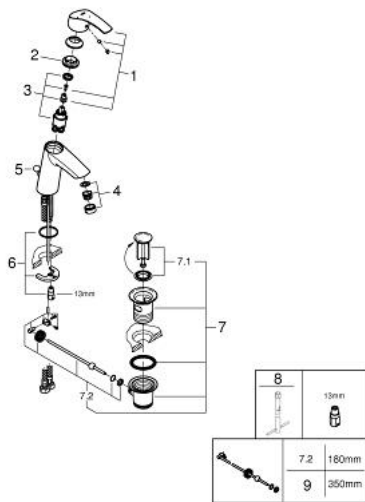

23 393 10E EUROSMART SINGLE-LEVER BASIN MIXER 1/2" M-SIZE

SPARE PARTS, 12月 2012 – now

1. 1: Lever (Spare part-nr. 46865000)
   - 2: Fitting ring (Spare part-nr. 46715000)
   - 3: Cartridge (Spare part-nr. 46580000)
   - 4: Mousseur (Spare part-nr. 48159000)
   - 5: Pop-up rod (Spare part-nr. 06329000)
   - 6: Shank mounting kit (Spare part-nr. 46249000)
   - 7: Waste set 1 1/4" (Spare part-nr. 28910000)
   - 7.1: Plug (Spare part-nr. 07182000)
   - 7.2: Eccentric rod (Spare part-nr. 07052000)
   - 8: Mounting wrench (Spare part-nr. 19017000)*
   - 9: Eccentric rod (Spare part-nr. 07341000)*
2. Optional accessories