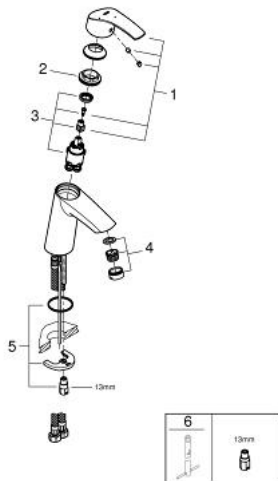

23 395 10E **EUROSMART SINGLE-LEVER BASIN MIXER 1/2"**
M-SIZE

PRODUCT DESCRIPTION

- Colour: chrome
- single hole installation
- metal lever
- GROHE SilkMove 28 mm ceramic cartridge
- EcoMode - cold water flow in mid-lever position saves energy
- with temperature limiter
- GROHE LongLife finish
- GROHE EcoJoy - less water, perfect flow
- maximum flow rate (at 3 bar): 5 l/min
- GROHE FastFixation rapid installation system
- smooth body
- flexible connection hoses

23 395 10E **EUROSMART SINGLE-LEVER BASIN MIXER 1/2"**
M-SIZE

SPARE PARTS, December 2012 – now

- 1: Lever (Spare part-nr. 46865000)
 - 2: Fitting ring (Spare part-nr. 46715000)
 - 3: Cartridge (Spare part-nr. 46580000)
 - 4: Mousseur (Spare part-nr. 48159000)
 - 5: Shank mounting kit (Spare part-nr. 46249000)
 - 6: Mounting wrench (Spare part-nr. 19017000)*
- * Optional accessories