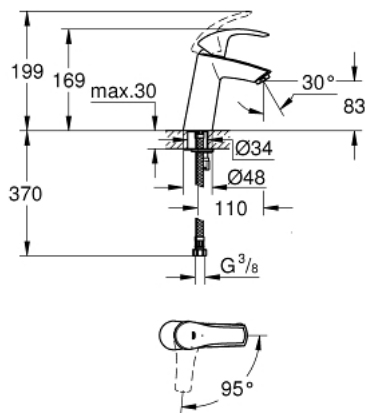

23 395 10E **EUROSMART SINGLE-LEVER BASIN MIXER 1/2"**
M-SIZE

PRODUCT DESCRIPTION

- Colour: chrome
- single hole installation
- metal lever
- GROHE SilkMove 28 mm ceramic cartridge
- EcoMode - cold water flow in mid-lever position saves energy
- with temperature limiter
- GROHE LongLife finish
- GROHE EcoJoy - less water, perfect flow
- maximum flow rate (at 3 bar): 5 l/min
- GROHE FastFixation rapid installation system
- smooth body
- flexible connection hoses

23 395 10E **EUROSMART SINGLE-LEVER BASIN MIXER 1/2"**
M-SIZE

SPARE PARTS, December 2012 – now

- 1: Lever (Spare part-nr. 46865000)
 - 2: Fitting ring (Spare part-nr. 46715000)
 - 3: Cartridge (Spare part-nr. 46580000)
 - 4: Mousseur (Spare part-nr. 48159000)
 - 5: Shank mounting kit (Spare part-nr. 46249000)
 - 6: Mounting wrench (Spare part-nr. 19017000)*
- * Optional accessories