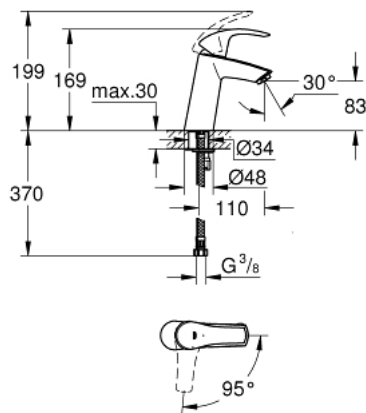

23 395 10E **EUROSMART SINGLE-LEVER BASIN MIXER 1/2"**  
**M-SIZE**

**PRODUCT DESCRIPTION**

- Colour: chrome
- single hole installation
- metal lever
- GROHE SilkMove 28 mm ceramic cartridge
- OpenCold - cold water flow in mid-lever position
- with temperature limiter
- GROHE LongLife finish
- GROHE EcoJoy - less water, perfect flow
- maximum flow rate (at 3 bar): 5 l/min
- GROHE FastFixation rapid installation system
- smooth body
- flexible connection hoses

23 395 10E **EUROSMART SINGLE-LEVER BASIN MIXER 1/2"**  
**M-SIZE**

**SPARE PARTS**, December 2012 – now

- 1: Lever (Spare part-nr. 46865000)
  - 2: Fitting ring (Spare part-nr. 46715000)
  - 3: Cartridge (Spare part-nr. 46580000)
  - 4: Mousseur (Spare part-nr. 48159000)
  - 5: Shank mounting kit (Spare part-nr. 46249000)
  - 6: Mounting wrench (Spare part-nr. 19017000)\*
- \* Optional accessories