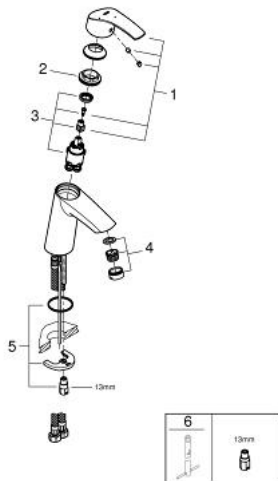

23 395 10E **EUROSMART SINGLE-LEVER BASIN MIXER 1/2"**  
**M-SIZE**

**PRODUCT DESCRIPTION**

- Colour: chrome
- single hole installation
- metal lever
- GROHE SilkMove 28 mm ceramic cartridge
- OpenCold - cold water flow in mid-lever position
- with temperature limiter
- GROHE LongLife finish
- GROHE EcoJoy - less water, perfect flow
- maximum flow rate (at 3 bar): 5 l/min
- GROHE FastFixation rapid installation system
- smooth body
- flexible connection hoses

23 395 10E **EUROSMART SINGLE-LEVER BASIN MIXER 1/2"**  
**M-SIZE**

**SPARE PARTS**, December 2012 – now

- 1: Lever (Spare part-nr. 46865000)
  - 2: Fitting ring (Spare part-nr. 46715000)
  - 3: Cartridge (Spare part-nr. 46580000)
  - 4: Mousseur (Spare part-nr. 48159000)
  - 5: Shank mounting kit (Spare part-nr. 46249000)
  - 6: Mounting wrench (Spare part-nr. 19017000)\*
- \* Optional accessories