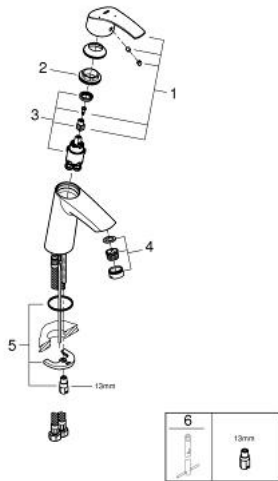

23 395 10E EUROSMART SINGLE-LEVER BASIN MIXER 1/2" M-SIZE

PRODUCT DESCRIPTION

- Colour: chrome
- single hole installation
- metal lever
- GROHE SilkMove 28 mm ceramic cartridge
- EcoMode - cold water flow in mid-lever position saves energy
- with temperature limiter
- GROHE LongLife finish
- GROHE EcoJoy - Less water, perfect flow
- maximum flow rate (at 3 bar): 5 l/min
- GROHE FastFixation rapid installation system
- smooth body
- flexible connection hoses

23 395 10E EUROSMART SINGLE-LEVER BASIN MIXER 1/2" M-SIZE

SPARE PARTS, 12月 2012 – now

- 1: Lever (Spare part-nr. 46865000)
 - 2: Fitting ring (Spare part-nr. 46715000)
 - 3: Cartridge (Spare part-nr. 46580000)
 - 4: Mousseur (Spare part-nr. 48159000)
 - 5: Shank mounting kit (Spare part-nr. 46249000)
 - 6: Mounting wrench (Spare part-nr. 19017000)*
- * Optional accessories