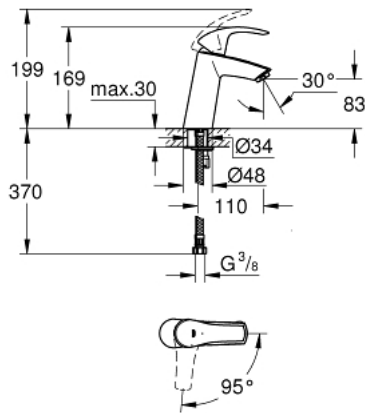

23 395 10E EUROSMART SINGLE-LEVER BASIN MIXER 1/2" M-SIZE

PRODUCT DESCRIPTION

- Colour: chrome
- single hole installation
- metal lever
- GROHE SilkMove 28 mm ceramic cartridge
- OpenCold - cold water flow in mid-lever position
- with temperature limiter
- GROHE LongLife finish
- GROHE EcoJoy - Less water, perfect flow
- maximum flow rate (at 3 bar): 5 l/min
- GROHE FastFixation rapid installation system
- smooth body
- flexible connection hoses

23 395 10E EUROSMART SINGLE-LEVER BASIN MIXER 1/2" M-SIZE

SPARE PARTS, 12月 2012 – now

- 1: Lever (Spare part-nr. 46865000)
 - 2: Fitting ring (Spare part-nr. 46715000)
 - 3: Cartridge (Spare part-nr. 46580000)
 - 4: Mousseur (Spare part-nr. 48159000)
 - 5: Shank mounting kit (Spare part-nr. 46249000)
 - 6: Mounting wrench (Spare part-nr. 19017000)*
- * Optional accessories