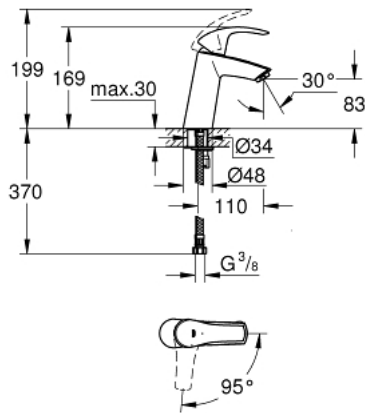

## 23 395 10E EUROSMART SINGLE-LEVER BASIN MIXER 1/2" M-SIZE

### PRODUCT DESCRIPTION

- Colour: chrome
- single hole installation
- metal lever
- GROHE SilkMove 28 mm ceramic cartridge
- OpenCold - cold water flow in mid-lever position
- with temperature limiter
- GROHE LongLife finish
- GROHE EcoJoy - Less water, perfect flow
- maximum flow rate (at 3 bar): 5 l/min
- GROHE FastFixation rapid installation system
- smooth body
- flexible connection hoses

### SPARE PARTS, 12月 2012 – now

- 1: Lever (Spare part-nr. 46865000)
  - 2: Fitting ring (Spare part-nr. 46715000)
  - 3: Cartridge (Spare part-nr. 46580000)
  - 4: Mousseur (Spare part-nr. 48159000)
  - 5: Shank mounting kit (Spare part-nr. 46249000)
  - 6: Mounting wrench (Spare part-nr. 19017000)\*
- \* Optional accessories