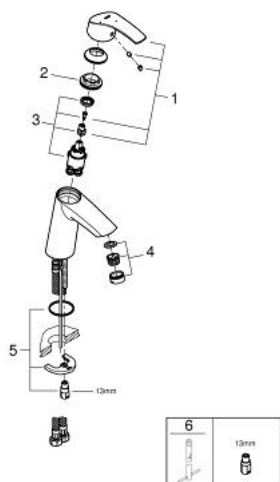

23 395 10E EUROSMART SINGLE-LEVER BASIN MIXER 1/2" M-SIZE

PRODUCT DESCRIPTION

- Colour: chrome
- single hole installation
- metal lever
- GROHE SilkMove 28 mm ceramic cartridge
- OpenCold - cold water flow in mid-lever position
- with temperature limiter
- GROHE LongLife finish
- GROHE EcoJoy - Less water, perfect flow
- maximum flow rate (at 3 bar): 5 l/min
- GROHE FastFixation rapid installation system
- smooth body
- flexible connection hoses

23 395 10E EUROSMART SINGLE-LEVER BASIN MIXER 1/2" M-SIZE

SPARE PARTS, 12月 2012 – now

- 1: Lever (Spare part-nr. 46865000)
 - 2: Fitting ring (Spare part-nr. 46715000)
 - 3: Cartridge (Spare part-nr. 46580000)
 - 4: Mousseur (Spare part-nr. 48159000)
 - 5: Shank mounting kit (Spare part-nr. 46249000)
 - 6: Mounting wrench (Spare part-nr. 19017000)*
- * Optional accessories