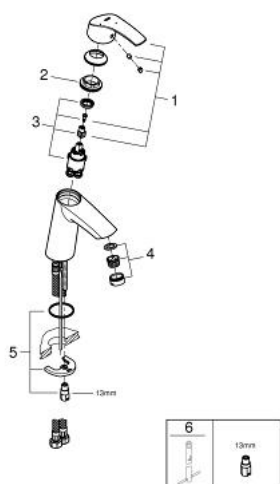

## 23 395 10E EUROSMART SINGLE-LEVER BASIN MIXER 1/2" M-SIZE

### PRODUCT DESCRIPTION

- Colour: chrome
- single hole installation
- metal lever
- GROHE SilkMove 28 mm ceramic cartridge
- OpenCold - cold water flow in mid-lever position
- with temperature limiter
- GROHE LongLife finish
- GROHE EcoJoy - Less water, perfect flow
- maximum flow rate (at 3 bar): 5 l/min
- GROHE FastFixation rapid installation system
- smooth body
- flexible connection hoses

### SPARE PARTS, 12月 2012 – now

- 1: Lever (Spare part-nr. 46865000)
  - 2: Fitting ring (Spare part-nr. 46715000)
  - 3: Cartridge (Spare part-nr. 46580000)
  - 4: Mousseur (Spare part-nr. 48159000)
  - 5: Shank mounting kit (Spare part-nr. 46249000)
  - 6: Mounting wrench (Spare part-nr. 19017000)\*
- \* Optional accessories