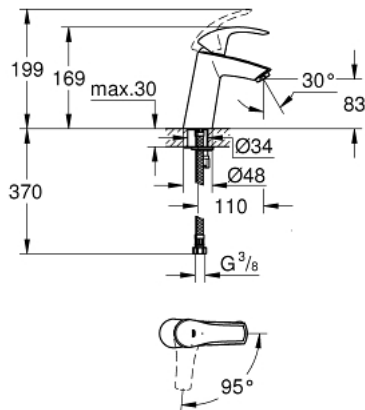

23 395 10E EUROSMART SINGLE-LEVER BASIN MIXER 1/2" M-SIZE

PRODUCT DESCRIPTION

- Colour: chrome
- single hole installation
- metal lever
- GROHE SilkMove 28 mm ceramic cartridge
- EcoMode - cold water flow in mid-lever position saves energy
- with temperature limiter
- GROHE LongLife finish
- GROHE EcoJoy - Less water, perfect flow
- maximum flow rate (at 3 bar): 5 l/min
- GROHE FastFixation rapid installation system
- smooth body
- flexible connection hoses

23 395 10E EUROSMART SINGLE-LEVER BASIN MIXER 1/2" M-SIZE

SPARE PARTS, 12月 2012 – now

- 1: Lever (Spare part-nr. 46865000)
 - 2: Fitting ring (Spare part-nr. 46715000)
 - 3: Cartridge (Spare part-nr. 46580000)
 - 4: Mousseur (Spare part-nr. 48159000)
 - 5: Shank mounting kit (Spare part-nr. 46249000)
 - 6: Mounting wrench (Spare part-nr. 19017000)*
- * Optional accessories