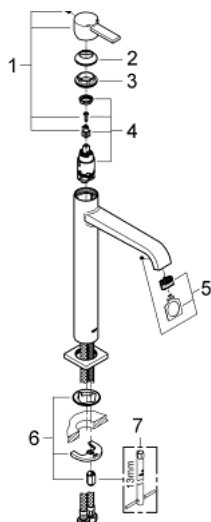

23 403 000 ALLURE SINGLE-LEVER BASIN MIXER 1/2" XL-SIZE

PRODUCT DESCRIPTION

- Colour: chrome
- single hole installation
- metal lever
- for free standing basins
- GROHE SilkMove 28 mm ceramic cartridge
- GROHE LongLife finish
- 6.0 l/min flow limiter
- GROHE FastFixation Plus installation system
- smooth body
- projection 180 mm
- flexible connection hoses
- temperature limiter
- minimum pressure 1,0 bar

23 403 000 **ALLURE SINGLE-LEVER BASIN MIXER 1/2"**
XL-SIZE

SPARE PARTS, January 2013 – now

- 1: Lever (Spare part-nr. 46610000)
- 2: Shield (Spare part-nr. 46581000)
- 3: Fitting ring (Spare part-nr. 07419000)
- 4: Cartridge (Spare part-nr. 46580000)
- 5: Mousseur (Spare part-nr. 13220000)
- 6: Shank mounting kit (Spare part-nr. 46645000)
- 7: Mounting wrench (Spare part-nr. 19017000)*