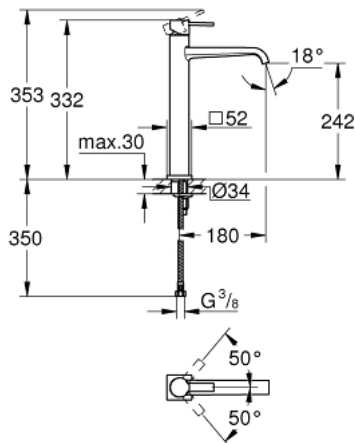

23 403 000 ALLURE SINGLE-LEVER BASIN MIXER 1/2" XL-SIZE

PRODUCT DESCRIPTION

- Colour: chrome
- single hole installation
- metal lever
- for free standing basins
- GROHE SilkMove 28 mm ceramic cartridge
- GROHE LongLife finish
- 6.0 l/min flow limiter
- GROHE FastFixation Plus installation system
- smooth body
- projection 180 mm
- flexible connection hoses
- temperature limiter
- minimum pressure 1,0 bar

23 403 000 **ALLURE SINGLE-LEVER BASIN MIXER 1/2"**
XL-SIZE

SPARE PARTS, January 2013 – now

- 1: Lever (Spare part-nr. 46610000)
- 2: Shield (Spare part-nr. 46581000)
- 3: Fitting ring (Spare part-nr. 07419000)
- 4: Cartridge (Spare part-nr. 46580000)
- 5: Mousseur (Spare part-nr. 13220000)
- 6: Shank mounting kit (Spare part-nr. 46645000)
- 7: Mounting wrench (Spare part-nr. 19017000)*