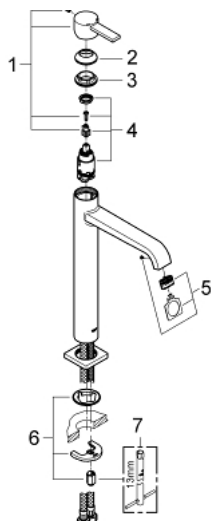

23 403 000 ALLURE SINGLE-LEVER BASIN MIXER 1/2" XL-SIZE

PRODUCT DESCRIPTION

- Colour: chrome
- single hole installation
- metal lever
- for free-standing basins
- GROHE SilkMove 28 mm ceramic cartridge
- GROHE LongLife finish
- GROHE Water Saving 6.0 l/min flow limiter
- GROHE FastFixation Plus installation system
- smooth body
- projection 180 mm
- flexible connection hoses
- temperature limiter
- min. recommended pressure 1.0 bar

23 403 000 ALLURE SINGLE-LEVER BASIN MIXER 1/2" XL-SIZE

SPARE PARTS, 1月 2013 – now

- 1: Lever (Spare part-nr. 46610000)
- 2: Cap (Spare part-nr. 46581000)
- 3: Fitting ring (Spare part-nr. 07419000)
- 4: Cartridge (Spare part-nr. 46580000)
- 5: Mousseur (Spare part-nr. 13220000)
- 6: Shank mounting kit (Spare part-nr. 46645000)
- 7: Mounting wrench (Spare part-nr. 19017000)*