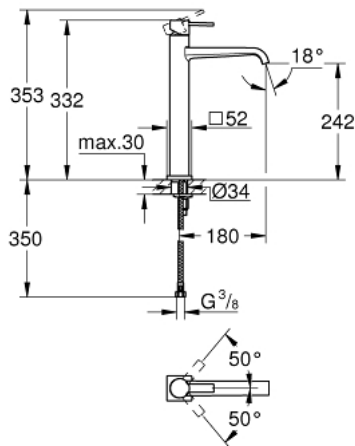

23 403 000 ALLURE SINGLE-LEVER BASIN MIXER 1/2" XL-SIZE

PRODUCT DESCRIPTION

- Colour: chrome
- single hole installation
- metal lever
- for free-standing basins
- GROHE SilkMove 28 mm ceramic cartridge
- GROHE LongLife finish
- GROHE Water Saving 6.0 l/min flow limiter
- GROHE FastFixation Plus installation system
- smooth body
- projection 180 mm
- flexible connection hoses
- temperature limiter
- min. recommended pressure 1.0 bar

23 403 000 ALLURE SINGLE-LEVER BASIN MIXER 1/2" XL-SIZE

SPARE PARTS, 1月 2013 – now

- 1: Lever (Spare part-nr. 46610000)
- 2: Cap (Spare part-nr. 46581000)
- 3: Fitting ring (Spare part-nr. 07419000)
- 4: Cartridge (Spare part-nr. 46580000)
- 5: Mousseur (Spare part-nr. 13220000)
- 6: Shank mounting kit (Spare part-nr. 46645000)
- 7: Mounting wrench (Spare part-nr. 19017000)*