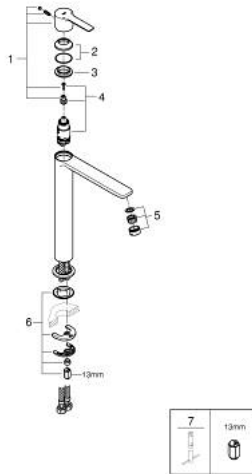

23 405 001 LINEARE SINGLE-LEVER BASIN MIXER 1/2" XL-SIZE

PRODUCT DESCRIPTION

- Colour: chrome
- single hole installation
- metal lever
- for free standing basins
- GROHE SilkMove 28 mm ceramic cartridge
- with temperature limiter
- GROHE LongLife finish
- AquaCalibrator
- maximum flow rate (at 3 bar): 5 l/min
- SpeedClean Mousseur
- FastFixation Plus rapid installation system
- smooth body
- flexible connection hoses
- minimum pressure 1,0 bar

23 405 001 **LINEARE SINGLE-LEVER BASIN MIXER 1/2"**
XL-SIZE

SPARE PARTS, July 2016 – now

- 1: Lever (Spare part-nr. 46980000)
- 2: Shield (Spare part-nr. 46581000)
- 3: Fitting ring (Spare part-nr. 07419000)
- 4: Cartridge (Spare part-nr. 46580000)
- 5: Mousseur (Spare part-nr. 48159000)
- 6: Shank mounting kit (Spare part-nr. 46645000)
- 7: Mounting wrench (Spare part-nr. 19017000)*