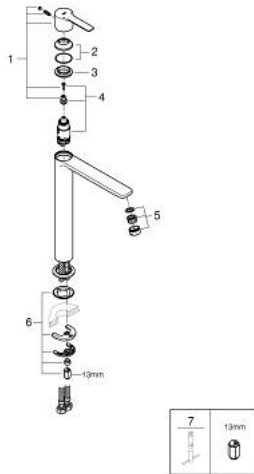

## 23 405 001 LINEARE SINGLE-LEVER BASIN MIXER 1/2" XL-SIZE

### PRODUCT DESCRIPTION

- Colour: chrome
- single hole installation
- metal lever
- for free standing basins
- GROHE SilkMove 28 mm ceramic cartridge
- with temperature limiter
- GROHE LongLife finish
- GROHE EcoJoy - less water, perfect flow
- maximum flow rate (at 3 bar): 5 l/min
- SpeedClean Mousseur
- GROHE FastFixation Plus rapid installation system
- smooth body
- flexible connection hoses
- minimum pressure 1,0 bar

23 405 001 **LINEARE SINGLE-LEVER BASIN MIXER 1/2"**  
**XL-SIZE**

**SPARE PARTS**, July 2016 – now

- 1: Lever (Spare part-nr. 46980000)
- 2: Shield (Spare part-nr. 46581000)
- 3: Fitting ring (Spare part-nr. 07419000)
- 4: Cartridge (Spare part-nr. 46580000)
- 5: Mousseur (Spare part-nr. 48159000)
- 6: Shank mounting kit (Spare part-nr. 46645000)
- 7: Mounting wrench (Spare part-nr. 19017000)\*