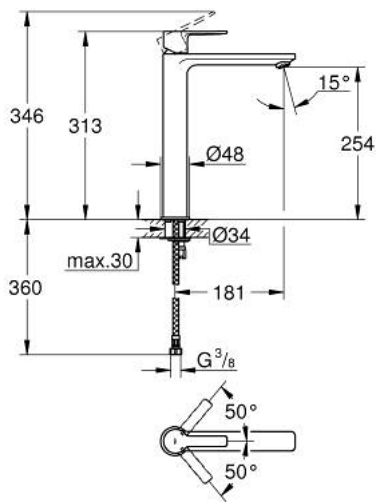

## 23 405 001 LINEARE SINGLE-LEVER BASIN MIXER 1/2" XL-SIZE

### PRODUCT DESCRIPTION

- Colour: chrome
- single hole installation
- metal lever
- for free standing basins
- GROHE SilkMove 28 mm ceramic cartridge
- with temperature limiter
- GROHE LongLife finish
- GROHE EcoJoy - less water, perfect flow
- maximum flow rate (at 3 bar): 5 l/min
- SpeedClean Mousseur
- GROHE FastFixation Plus rapid installation system
- smooth body
- flexible connection hoses
- minimum pressure 1,0 bar

23 405 001 **LINEARE SINGLE-LEVER BASIN MIXER 1/2"**  
**XL-SIZE**

**SPARE PARTS**, July 2016 – now

- 1: Lever (Spare part-nr. 46980000)
- 2: Shield (Spare part-nr. 46581000)
- 3: Fitting ring (Spare part-nr. 07419000)
- 4: Cartridge (Spare part-nr. 46580000)
- 5: Mousseur (Spare part-nr. 48159000)
- 6: Shank mounting kit (Spare part-nr. 46645000)
- 7: Mounting wrench (Spare part-nr. 19017000)\*