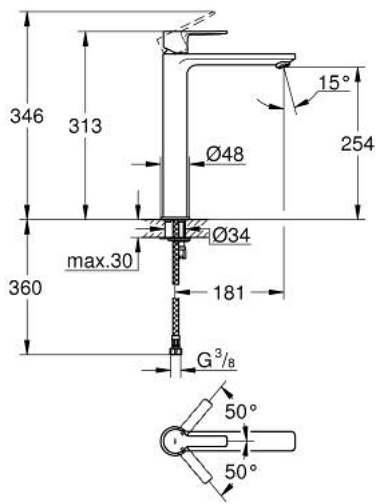

23 405 001 LINEARE SINGLE-LEVER BASIN MIXER 1/2" XL-SIZE

PRODUCT DESCRIPTION

- Colour: chrome
- single hole installation
- metal lever
- for free standing basins
- GROHE SilkMove 28 mm ceramic cartridge
- with temperature limiter
- GROHE LongLife finish
- AquaCalibrator
- maximum flow rate (at 3 bar): 5 l/min
- SpeedClean Mousseur
- FastFixation Plus rapid installation system
- smooth body
- flexible connection hoses
- minimum pressure 1,0 bar

23 405 001 **LINEARE SINGLE-LEVER BASIN MIXER 1/2"**
XL-SIZE

SPARE PARTS, July 2016 – now

- 1: Lever (Spare part-nr. 46980000)
- 2: Shield (Spare part-nr. 46581000)
- 3: Fitting ring (Spare part-nr. 07419000)
- 4: Cartridge (Spare part-nr. 46580000)
- 5: Mousseur (Spare part-nr. 48159000)
- 6: Shank mounting kit (Spare part-nr. 46645000)
- 7: Mounting wrench (Spare part-nr. 19017000)*