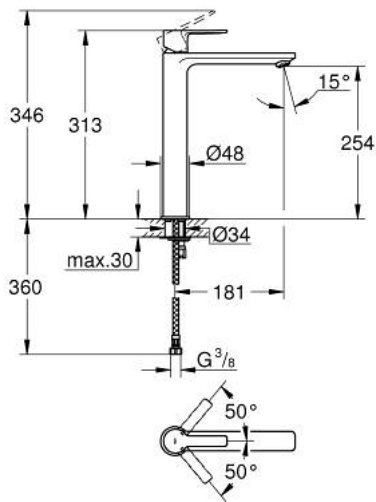

23 405 001 LINEARE SINGLE-LEVER BASIN MIXER 1/2" XL-SIZE

PRODUCT DESCRIPTION

- Colour: chrome
- single hole installation
- metal lever
- for free-standing basins
- GROHE SilkMove 28 mm ceramic cartridge
- with temperature limiter
- GROHE LongLife finish
- GROHE EcoJoy - Less water, perfect flow
- maximum flow rate (at 3 bar): 5 l/min
- SpeedClean mousseur
- GROHE FastFixation Plus rapid installation system
- smooth body
- flexible connection hoses
- min. recommended pressure 1.0 bar

23 405 001 LINEARE SINGLE-LEVER BASIN MIXER 1/2" XL-SIZE

SPARE PARTS, 7月 2016 – now

- 1: Lever (Spare part-nr. 46980000)
- 2: Cap (Spare part-nr. 46581000)
- 3: Fitting ring (Spare part-nr. 07419000)
- 4: Cartridge (Spare part-nr. 46580000)
- 5: Mousseur (Spare part-nr. 48159000)
- 6: Shank mounting kit (Spare part-nr. 46645000)
- 7: Mounting wrench (Spare part-nr. 19017000)*