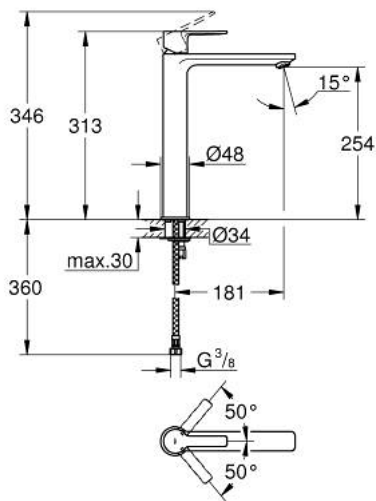

23 405 001 LINEARE SINGLE-LEVER BASIN MIXER 1/2" XL-SIZE

PRODUCT DESCRIPTION

- Colour: chrome
- single hole installation
- metal lever
- for free-standing basins
- GROHE SilkMove 28 mm ceramic cartridge
- with temperature limiter
- GROHE LongLife finish
- AquaCalibrator
- maximum flow rate (at 3 bar): 5 l/min
- SpeedClean mousseur
- FastFixation Plus rapid installation system
- smooth body
- flexible connection hoses
- min. recommended pressure 1.0 bar

23 405 001 LINEARE SINGLE-LEVER BASIN MIXER 1/2" XL-SIZE

SPARE PARTS, 7月 2016 – now

- 1: Lever (Spare part-nr. 46980000)
 - 2: Cap (Spare part-nr. 46581000)
 - 3: Fitting ring (Spare part-nr. 07419000)
 - 4: Cartridge (Spare part-nr. 46580000)
 - 5: Mousseur (Spare part-nr. 48159000)
 - 6: Shank mounting kit (Spare part-nr. 46645000)
 - 7: Mounting wrench (Spare part-nr. 19017000)*
- * Optional accessories