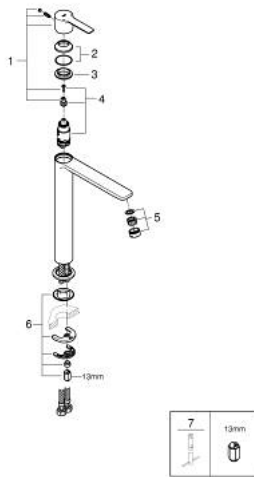

23 405 001 LINEARE SINGLE-LEVER BASIN MIXER 1/2" XL-SIZE

PRODUCT DESCRIPTION

- Colour: chrome
- single hole installation
- metal lever
- for free-standing basins
- GROHE SilkMove 28 mm ceramic cartridge
- with temperature limiter
- GROHE LongLife finish
- GROHE EcoJoy - Less water, perfect flow
- maximum flow rate (at 3 bar): 5 l/min
- SpeedClean mousseur
- GROHE FastFixation Plus rapid installation system
- smooth body
- flexible connection hoses
- min. recommended pressure 1.0 bar

23 405 001 LINEARE SINGLE-LEVER BASIN MIXER 1/2" XL-SIZE

SPARE PARTS, 7月 2016 – now

- 1: Lever (Spare part-nr. 46980000)
- 2: Cap (Spare part-nr. 46581000)
- 3: Fitting ring (Spare part-nr. 07419000)
- 4: Cartridge (Spare part-nr. 46580000)
- 5: Mousseur (Spare part-nr. 48159000)
- 6: Shank mounting kit (Spare part-nr. 46645000)
- 7: Mounting wrench (Spare part-nr. 19017000)*