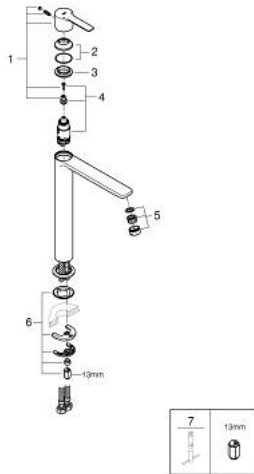

23 405 AL1 LINEARE SINGLE-LEVER BASIN MIXER 1/2" XL-SIZE

PRODUCT DESCRIPTION

- Colour: brushed hard graphite
- single hole installation
- metal lever
- for free standing basins
- GROHE SilkMove 28 mm ceramic cartridge
- with temperature limiter
- GROHE LongLife finish
- GROHE EcoJoy - less water, perfect flow
- maximum flow rate (at 3 bar): 5 l/min
- SpeedClean Mousseur
- GROHE FastFixation Plus rapid installation system
- smooth body
- flexible connection hoses
- minimum pressure 1,0 bar

23 405 AL1 LINEARE SINGLE-LEVER BASIN MIXER 1/2" XL-SIZE

SPARE PARTS, March 2019 – now

- 1: Lever (Spare part-nr. 46980AL0)
- 2: Shield (Spare part-nr. 46581AL0)
- 3: Fitting ring (Spare part-nr. 07419000)
- 4: Cartridge (Spare part-nr. 46580000)
- 5: Mousseur (Spare part-nr. 48159AL0)
- 6: Shank mounting kit (Spare part-nr. 46645000)
- 7: Mounting wrench (Spare part-nr. 19017000)*