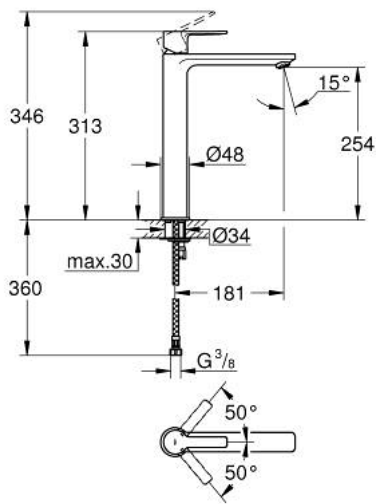

23 405 AL1 LINEARE SINGLE-LEVER BASIN MIXER 1/2" XL-SIZE

PRODUCT DESCRIPTION

- Colour: brushed hard graphite
- single hole installation
- metal lever
- for free standing basins
- GROHE SilkMove 28 mm ceramic cartridge
- with temperature limiter
- GROHE LongLife finish
- GROHE EcoJoy - less water, perfect flow
- maximum flow rate (at 3 bar): 5 l/min
- SpeedClean Mousseur
- GROHE FastFixation Plus rapid installation system
- smooth body
- flexible connection hoses
- minimum pressure 1,0 bar

23 405 AL1 LINEARE SINGLE-LEVER BASIN MIXER 1/2" XL-SIZE

SPARE PARTS, March 2019 – now

- 1: Lever (Spare part-nr. 46980AL0)
- 2: Shield (Spare part-nr. 46581AL0)
- 3: Fitting ring (Spare part-nr. 07419000)
- 4: Cartridge (Spare part-nr. 46580000)
- 5: Mousseur (Spare part-nr. 48159AL0)
- 6: Shank mounting kit (Spare part-nr. 46645000)
- 7: Mounting wrench (Spare part-nr. 19017000)*