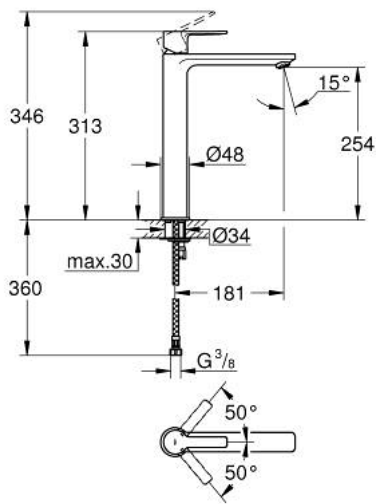

23 405 DC1 LINEARE SINGLE-LEVER BASIN MIXER 1/2" XL-SIZE

PRODUCT DESCRIPTION

- Colour: Supersteel
- single hole installation
- metal lever
- for free standing basins
- GROHE SilkMove 28 mm ceramic cartridge
- with temperature limiter
- GROHE LongLife finish
- AquaCalibrator
- maximum flow rate (at 3 bar): 5 l/min
- SpeedClean Mousseur
- FastFixation Plus rapid installation system
- smooth body
- flexible connection hoses
- minimum pressure 1,0 bar

23 405 DC1 LINEARE SINGLE-LEVER BASIN MIXER 1/2" XL-SIZE

SPARE PARTS, September 2016 – now

- 1: Lever (Spare part-nr. 46980DC0)
- 2: Shield (Spare part-nr. 46581DC0)
- 3: Fitting ring (Spare part-nr. 07419000)
- 4: Cartridge (Spare part-nr. 46580000)
- 5: Mousseur (Spare part-nr. 48159DC0)
- 6: Shank mounting kit (Spare part-nr. 46645000)
- 7: Mounting wrench (Spare part-nr. 19017000)*