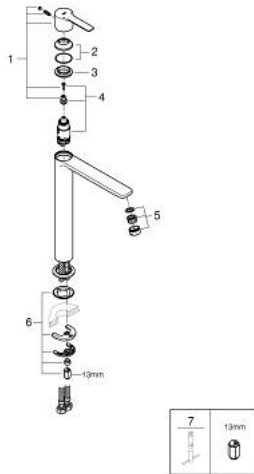

23 405 DC1 LINEARE SINGLE-LEVER BASIN MIXER 1/2" XL-SIZE

PRODUCT DESCRIPTION

- Colour: Supersteel
- single hole installation
- metal lever
- for free standing basins
- GROHE SilkMove 28 mm ceramic cartridge
- with temperature limiter
- GROHE LongLife finish
- AquaCalibrator
- maximum flow rate (at 3 bar): 5 l/min
- SpeedClean Mousseur
- FastFixation Plus rapid installation system
- smooth body
- flexible connection hoses
- minimum pressure 1,0 bar

23 405 DC1 LINEARE SINGLE-LEVER BASIN MIXER 1/2" XL-SIZE

SPARE PARTS, September 2016 – now

- 1: Lever (Spare part-nr. 46980DC0)
- 2: Shield (Spare part-nr. 46581DC0)
- 3: Fitting ring (Spare part-nr. 07419000)
- 4: Cartridge (Spare part-nr. 46580000)
- 5: Mousseur (Spare part-nr. 48159DC0)
- 6: Shank mounting kit (Spare part-nr. 46645000)
- 7: Mounting wrench (Spare part-nr. 19017000)*