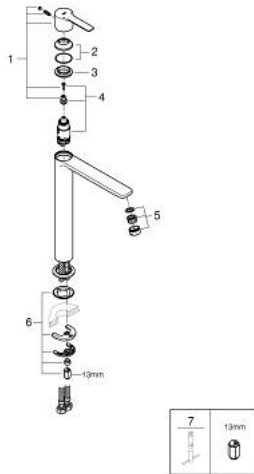

## 23 405 DC1 LINEARE SINGLE-LEVER BASIN MIXER 1/2" XL-SIZE

### PRODUCT DESCRIPTION

- Colour: Supersteel
- single hole installation
- metal lever
- for free standing basins
- GROHE SilkMove 28 mm ceramic cartridge
- with temperature limiter
- GROHE LongLife finish
- GROHE EcoJoy - less water, perfect flow
- maximum flow rate (at 3 bar): 5 l/min
- SpeedClean Mousseur
- GROHE FastFixation Plus rapid installation system
- smooth body
- flexible connection hoses
- minimum pressure 1,0 bar

### SPARE PARTS, September 2016 – now

- 1: Lever (Spare part-nr. 46980DC0)
- 2: Shield (Spare part-nr. 46581DC0)
- 3: Fitting ring (Spare part-nr. 07419000)
- 4: Cartridge (Spare part-nr. 46580000)
- 5: Mousseur (Spare part-nr. 48159DC0)
- 6: Shank mounting kit (Spare part-nr. 46645000)
- 7: Mounting wrench (Spare part-nr. 19017000)\*