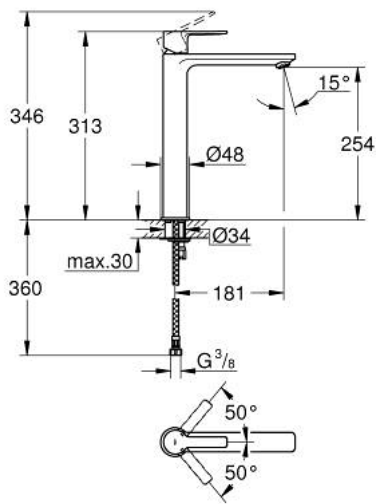

## 23 405 DC1 LINEARE SINGLE-LEVER BASIN MIXER 1/2" XL-SIZE

### PRODUCT DESCRIPTION

- Colour: Supersteel
- single hole installation
- metal lever
- for free standing basins
- GROHE SilkMove 28 mm ceramic cartridge
- with temperature limiter
- GROHE LongLife finish
- GROHE EcoJoy - less water, perfect flow
- maximum flow rate (at 3 bar): 5 l/min
- SpeedClean Mousseur
- GROHE FastFixation Plus rapid installation system
- smooth body
- flexible connection hoses
- minimum pressure 1,0 bar

### SPARE PARTS, September 2016 – now

- 1: Lever (Spare part-nr. 46980DC0)
- 2: Shield (Spare part-nr. 46581DC0)
- 3: Fitting ring (Spare part-nr. 07419000)
- 4: Cartridge (Spare part-nr. 46580000)
- 5: Mousseur (Spare part-nr. 48159DC0)
- 6: Shank mounting kit (Spare part-nr. 46645000)
- 7: Mounting wrench (Spare part-nr. 19017000)\*