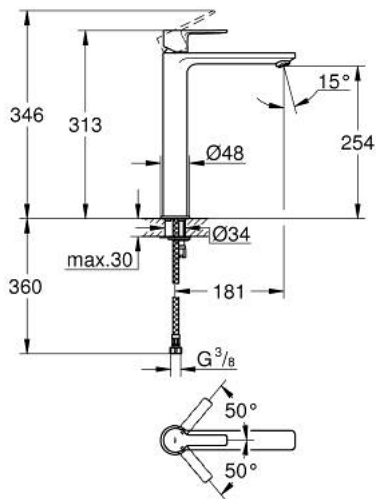

23 405 DC1 LINEARE SINGLE-LEVER BASIN MIXER 1/2" XL-SIZE

PRODUCT DESCRIPTION

- Colour: supersteel
- single hole installation
- metal lever
- for free-standing basins
- GROHE SilkMove 28 mm ceramic cartridge
- with temperature limiter
- GROHE LongLife finish
- AquaCalibrator
- maximum flow rate (at 3 bar): 5 l/min
- SpeedClean mousseur
- FastFixation Plus rapid installation system
- smooth body
- flexible connection hoses
- min. recommended pressure 1.0 bar

23 405 DC1 LINEARE SINGLE-LEVER BASIN MIXER 1/2" XL-SIZE

SPARE PARTS, 9月 2016 – now

- 1: Lever (Spare part-nr. 46980DC0)
 - 2: Cap (Spare part-nr. 46581DC0)
 - 3: Fitting ring (Spare part-nr. 07419000)
 - 4: Cartridge (Spare part-nr. 46580000)
 - 5: Mousseur (Spare part-nr. 48159DC0)
 - 6: Shank mounting kit (Spare part-nr. 46645000)
 - 7: Mounting wrench (Spare part-nr. 19017000)*
- * Optional accessories