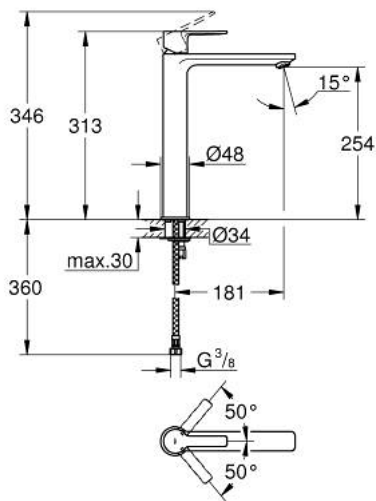

23 405 DC1 LINEARE SINGLE-LEVER BASIN MIXER 1/2" XL-SIZE

PRODUCT DESCRIPTION

- Colour: supersteel
- single hole installation
- metal lever
- for free-standing basins
- GROHE SilkMove 28 mm ceramic cartridge
- with temperature limiter
- GROHE LongLife finish
- GROHE EcoJoy - Less water, perfect flow
- maximum flow rate (at 3 bar): 5 l/min
- SpeedClean mousseur
- GROHE FastFixation Plus rapid installation system
- smooth body
- flexible connection hoses
- min. recommended pressure 1.0 bar

23 405 DC1 LINEARE SINGLE-LEVER BASIN MIXER 1/2" XL-SIZE

SPARE PARTS, 9月 2016 – now

- 1: Lever (Spare part-nr. 46980DC0)
- 2: Cap (Spare part-nr. 46581DC0)
- 3: Fitting ring (Spare part-nr. 07419000)
- 4: Cartridge (Spare part-nr. 46580000)
- 5: Mousseur (Spare part-nr. 48159DC0)
- 6: Shank mounting kit (Spare part-nr. 46645000)
- 7: Mounting wrench (Spare part-nr. 19017000)*