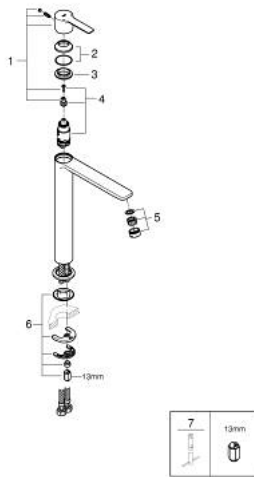

23 405 DC1 LINEARE SINGLE-LEVER BASIN MIXER 1/2" XL-SIZE

PRODUCT DESCRIPTION

- Colour: supersteel
- single hole installation
- metal lever
- for free-standing basins
- GROHE SilkMove 28 mm ceramic cartridge
- with temperature limiter
- GROHE LongLife finish
- GROHE EcoJoy - Less water, perfect flow
- maximum flow rate (at 3 bar): 5 l/min
- SpeedClean mousseur
- GROHE FastFixation Plus rapid installation system
- smooth body
- flexible connection hoses
- min. recommended pressure 1.0 bar

23 405 DC1 LINEARE SINGLE-LEVER BASIN MIXER 1/2" XL-SIZE

SPARE PARTS, 9月 2016 – now

- 1: Lever (Spare part-nr. 46980DC0)
- 2: Cap (Spare part-nr. 46581DC0)
- 3: Fitting ring (Spare part-nr. 07419000)
- 4: Cartridge (Spare part-nr. 46580000)
- 5: Mousseur (Spare part-nr. 48159DC0)
- 6: Shank mounting kit (Spare part-nr. 46645000)
- 7: Mounting wrench (Spare part-nr. 19017000)*