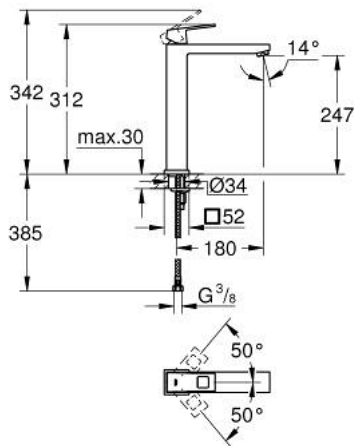

23 406 AL0 EUROCUBE SINGLE-LEVER BASIN MIXER 1/2" XL-SIZE

PRODUCT DESCRIPTION

- Colour: brushed hard graphite
- single hole installation
- metal lever
- for free standing basins
- GROHE SilkMove 28 mm ceramic cartridge
- temperature limiter
- GROHE LongLife finish
- GROHE EcoJoy - less water, perfect flow
- maximum flow rate (at 3 bar): 5 l/min
- GROHE FastFixation Plus installation system
- smooth body
- flexible connection hoses
- minimum pressure 1,0 bar

23 406 AL0 EUROCUBE SINGLE-LEVER BASIN MIXER 1/2" XL-SIZE

SPARE PARTS, March 2019 – now

- 1: Lever (Spare part-nr. 46786AL0)
 - 2: Fitting ring (Spare part-nr. 46715000)
 - 3: Cartridge (Spare part-nr. 46580000)
 - 4: Mousseur (Spare part-nr. 48159AL0)
 - 5: Shank mounting kit (Spare part-nr. 46645000)
 - 6: Mounting wrench (Spare part-nr. 19017000)*
- * Optional accessories