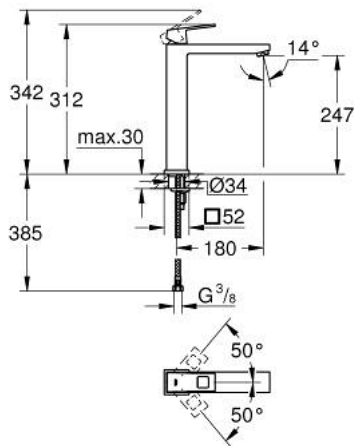

23 406 DC0 EUROCUBE SINGLE-LEVER BASIN MIXER 1/2" XL-SIZE

PRODUCT DESCRIPTION

- Colour: Supersteel
- single hole installation
- metal lever
- for free standing basins
- GROHE SilkMove 28 mm ceramic cartridge
- temperature limiter
- GROHE LongLife finish
- GROHE EcoJoy - less water, perfect flow
- maximum flow rate (at 3 bar): 5 l/min
- GROHE FastFixation Plus installation system
- smooth body
- flexible connection hoses
- minimum pressure 1,0 bar

23 406 DC0 **EUROCUBE SINGLE-LEVER BASIN MIXER 1/2"**
XL-SIZE

SPARE PARTS, July 2018 – now

- 1: Lever (Spare part-nr. 46786DC0)
 - 2: Fitting ring (Spare part-nr. 46715000)
 - 3: Cartridge (Spare part-nr. 46580000)
 - 4: Mousseur (Spare part-nr. 48159DC0)
 - 5: Shank mounting kit (Spare part-nr. 46645000)
 - 6: Mounting wrench (Spare part-nr. 19017000)*
- * Optional accessories