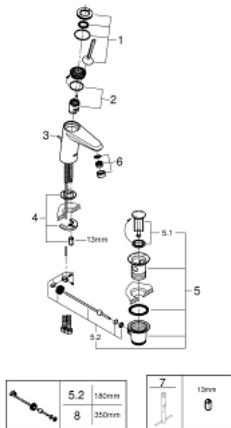

## 23 425 000 EURODISC JOY SINGLE-LEVER BASIN MIXER S-SIZE

### PRODUCT DESCRIPTION

- Colour: chrome
- single hole installation
- metal lever
- GROHE FeatherControl Joystick cartridge
- GROHE LongLife finish
- GROHE EcoJoy - less water, perfect flow
- maximum flow rate (at 3 bar): 5 l/min
- SpeedClean Mousseur
- GROHE FastFixation Plus installation system
- pop-up waste set 1 1/4"
- flexible connection hoses
- minimum pressure 1,0 bar

### SPARE PARTS, August 2013 – now

- 1: Lever (Spare part-nr. 46906000)
- 2: Cartridge (Spare part-nr. 46907000)
- 3: Pop-up rod (Spare part-nr. 46739000)
- 4: Shank mounting kit (Spare part-nr. 46645000)
- 5: Pop-up waste set 1 1/4" (Spare part-nr. 28910000)
- 5.1: Plug (Spare part-nr. 07182000)
- 5.2: Eccentric rod (Spare part-nr. 07052000)
- 6: Mousseur (Spare part-nr. 48159000)
- 7: Mounting wrench (Spare part-nr. 19017000)\*
- 8: Eccentric rod (Spare part-nr. 07341000)\*