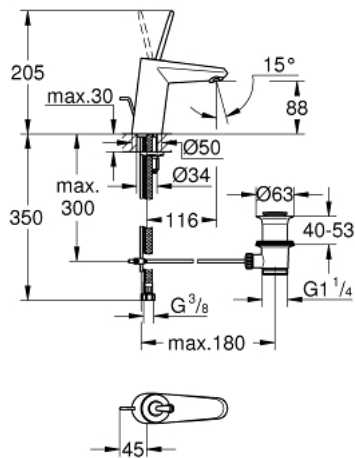

## 23 425 000 EURODISC JOY SINGLE-LEVER BASIN MIXER S-SIZE

### PRODUCT DESCRIPTION

- Colour: chrome
- single hole installation
- metal lever
- GROHE FeatherControl Joystick cartridge
- GROHE LongLife finish
- GROHE EcoJoy - less water, perfect flow
- maximum flow rate (at 3 bar): 5 l/min
- SpeedClean Mousseur
- GROHE FastFixation Plus installation system
- pop-up waste set 1 1/4"
- flexible connection hoses
- minimum pressure 1,0 bar

### SPARE PARTS, August 2013 – now

- 1: Lever (Spare part-nr. 46906000)
- 2: Cartridge (Spare part-nr. 46907000)
- 3: Pop-up rod (Spare part-nr. 46739000)
- 4: Shank mounting kit (Spare part-nr. 46645000)
- 5: Pop-up waste set 1 1/4" (Spare part-nr. 28910000)
- 5.1: Plug (Spare part-nr. 07182000)
- 5.2: Eccentric rod (Spare part-nr. 07052000)
- 6: Mousseur (Spare part-nr. 48159000)
- 7: Mounting wrench (Spare part-nr. 19017000)\*
- 8: Eccentric rod (Spare part-nr. 07341000)\*