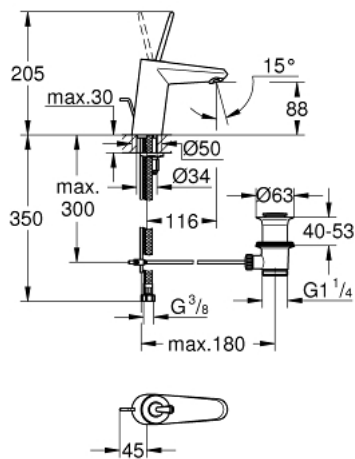

23 425 000 EURODISC JOY SINGLE-LEVER BASIN MIXER 1/2" S-SIZE

PRODUCT DESCRIPTION

- Colour: chrome
- single hole installation
- metal lever
- GROHE FeatherControl Joystick cartridge
- GROHE LongLife finish
- GROHE EcoJoy - Less water, perfect flow
- maximum flow rate (at 3 bar): 5 l/min
- SpeedClean mousseur
- GROHE FastFixation Plus installation system
- pop-up waste set 1 1/4"
- flexible connection hoses
- min. recommended pressure 1.0 bar

23 425 000 EURODISC JOY SINGLE-LEVER BASIN MIXER 1/2" S-SIZE

SPARE PARTS, 8月 2013 – now

- 1: Lever (Spare part-nr. 46906000)
- 2: Cartridge (Spare part-nr. 46907000)
- 3: Pop-up rod (Spare part-nr. 46739000)
- 4: Shank mounting kit (Spare part-nr. 46645000)
- 5: Waste set 1 1/4" (Spare part-nr. 28910000)
- 5.1: Plug (Spare part-nr. 07182000)
- 5.2: Eccentric rod (Spare part-nr. 07052000)
- 6: Mousseur (Spare part-nr. 48159000)
- 7: Mounting wrench (Spare part-nr. 19017000)*
- 8: Eccentric rod (Spare part-nr. 07341000)*