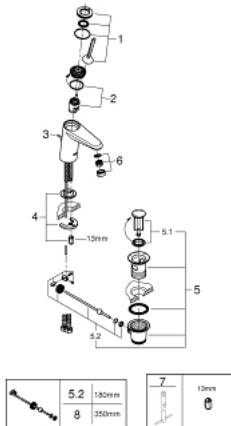

23 425 000 EURODISC JOY SINGLE-LEVER BASIN MIXER 1/2" S-SIZE

PRODUCT DESCRIPTION

- Colour: chrome
- single hole installation
- metal lever
- GROHE FeatherControl Joystick cartridge
- GROHE LongLife finish
- GROHE EcoJoy - Less water, perfect flow
- maximum flow rate (at 3 bar): 5 l/min
- SpeedClean mousseur
- GROHE FastFixation Plus installation system
- pop-up waste set 1 1/4"
- flexible connection hoses
- min. recommended pressure 1.0 bar

23 425 000 EURODISC JOY SINGLE-LEVER BASIN MIXER 1/2" S-SIZE

SPARE PARTS, 8月 2013 – now

- 1: Lever (Spare part-nr. 46906000)
- 2: Cartridge (Spare part-nr. 46907000)
- 3: Pop-up rod (Spare part-nr. 46739000)
- 4: Shank mounting kit (Spare part-nr. 46645000)
- 5: Waste set 1 1/4" (Spare part-nr. 28910000)
- 5.1: Plug (Spare part-nr. 07182000)
- 5.2: Eccentric rod (Spare part-nr. 07052000)
- 6: Mousseur (Spare part-nr. 48159000)
- 7: Mounting wrench (Spare part-nr. 19017000)*
- 8: Eccentric rod (Spare part-nr. 07341000)*