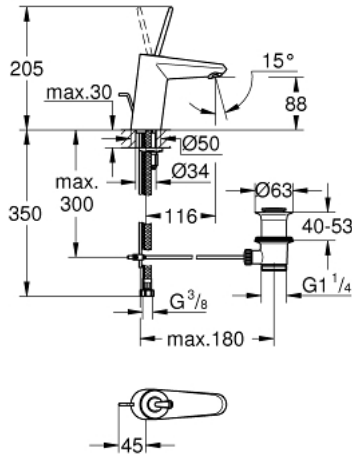

23 425 LS0 EURODISC JOY SINGLE-LEVER BASIN MIXER S-SIZE

PRODUCT DESCRIPTION

- Colour: moon white/chrome
- single hole installation
- metal lever
- GROHE FeatherControl Joystick cartridge
- GROHE LongLife finish
- GROHE EcoJoy - less water, perfect flow
- GROHE SpeedClean mousseur 5.7 l/min
- GROHE FastFixation Plus installation system
- pop-up waste set 1 1/4"
- flexible connection hoses
- minimum pressure 1,0 bar

23 425 LS0 EURODISC JOY SINGLE-LEVER BASIN MIXER S-SIZE

SPARE PARTS, August 2013 – now

- 1: Lever (Spare part-nr. 46906LS0)
- 2: Cartridge (Spare part-nr. 46907000)
- 3: Pop-up rod (Spare part-nr. 46739000)
- 4: Shank mounting kit (Spare part-nr. 46645000)
- 5: Pop-up waste set 1 1/4" (Spare part-nr. 28910000)
- 5.1: Plug (Spare part-nr. 07182000)
- 5.2: Eccentric rod (Spare part-nr. 07052000)
- 6: Mousseur (Spare part-nr. 48159000)
- 7: Mounting wrench (Spare part-nr. 19017000)*
- 8: Eccentric rod (Spare part-nr. 07341000)*