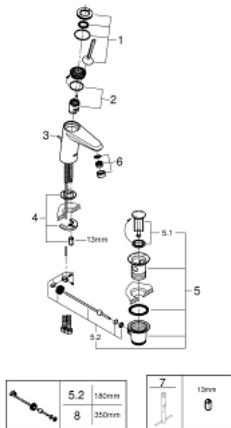

23 425 LS0 EURODISC JOY SINGLE-LEVER BASIN MIXER S-SIZE

PRODUCT DESCRIPTION

- Colour: moon white/chrome
- single hole installation
- metal lever
- GROHE FeatherControl Joystick cartridge
- GROHE LongLife finish
- GROHE EcoJoy - less water, perfect flow
- GROHE SpeedClean mousseur 5.7 l/min
- GROHE FastFixation Plus installation system
- pop-up waste set 1 1/4"
- flexible connection hoses
- minimum pressure 1,0 bar

23 425 LS0 EURODISC JOY SINGLE-LEVER BASIN MIXER S-SIZE

SPARE PARTS, August 2013 – now

- 1: Lever (Spare part-nr. 46906LS0)
- 2: Cartridge (Spare part-nr. 46907000)
- 3: Pop-up rod (Spare part-nr. 46739000)
- 4: Shank mounting kit (Spare part-nr. 46645000)
- 5: Pop-up waste set 1 1/4" (Spare part-nr. 28910000)
- 5.1: Plug (Spare part-nr. 07182000)
- 5.2: Eccentric rod (Spare part-nr. 07052000)
- 6: Mousseur (Spare part-nr. 48159000)
- 7: Mounting wrench (Spare part-nr. 19017000)*
- 8: Eccentric rod (Spare part-nr. 07341000)*