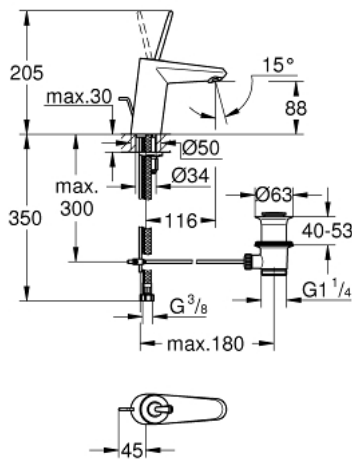

23 425 LS0 EURODISC JOY SINGLE-LEVER BASIN MIXER 1/2" S-SIZE

PRODUCT DESCRIPTION

- Colour: moon white/chrome
- single hole installation
- metal lever
- GROHE FeatherControl Joystick cartridge
- GROHE LongLife finish
- GROHE EcoJoy - Less water, perfect flow
- GROHE SpeedClean mousseur 5.7 l/min
- GROHE FastFixation Plus installation system
- pop-up waste set 1 1/4"
- flexible connection hoses
- min. recommended pressure 1.0 bar

23 425 LS0 EURODISC JOY SINGLE-LEVER BASIN MIXER 1/2" S-SIZE

SPARE PARTS, 8月 2013 – now

- 1: Lever (Spare part-nr. 46906LS0)
- 2: Cartridge (Spare part-nr. 46907000)
- 3: Pop-up rod (Spare part-nr. 46739000)
- 4: Shank mounting kit (Spare part-nr. 46645000)
- 5: Waste set 1 1/4" (Spare part-nr. 28910000)
- 5.1: Plug (Spare part-nr. 07182000)
- 5.2: Eccentric rod (Spare part-nr. 07052000)
- 6: Mousseur (Spare part-nr. 48159000)
- 7: Mounting wrench (Spare part-nr. 19017000)*
- 8: Eccentric rod (Spare part-nr. 07341000)*