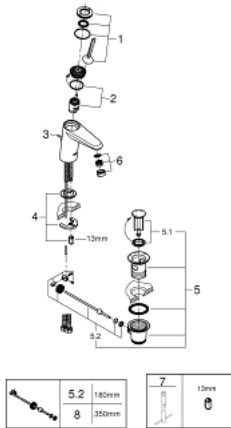

23 425 LS0 EURODISC JOY SINGLE-LEVER BASIN MIXER 1/2" S-SIZE

PRODUCT DESCRIPTION

- Colour: moon white/chrome
- single hole installation
- metal lever
- GROHE FeatherControl Joystick cartridge
- GROHE LongLife finish
- GROHE EcoJoy - Less water, perfect flow
- GROHE SpeedClean mousseur 5.7 l/min
- GROHE FastFixation Plus installation system
- pop-up waste set 1 1/4"
- flexible connection hoses
- min. recommended pressure 1.0 bar

23 425 LS0 EURODISC JOY SINGLE-LEVER BASIN MIXER 1/2" S-SIZE

SPARE PARTS, 8月 2013 – now

- 1: Lever (Spare part-nr. 46906LS0)
- 2: Cartridge (Spare part-nr. 46907000)
- 3: Pop-up rod (Spare part-nr. 46739000)
- 4: Shank mounting kit (Spare part-nr. 46645000)
- 5: Waste set 1 1/4" (Spare part-nr. 28910000)
- 5.1: Plug (Spare part-nr. 07182000)
- 5.2: Eccentric rod (Spare part-nr. 07052000)
- 6: Mousseur (Spare part-nr. 48159000)
- 7: Mounting wrench (Spare part-nr. 19017000)*
- 8: Eccentric rod (Spare part-nr. 07341000)*