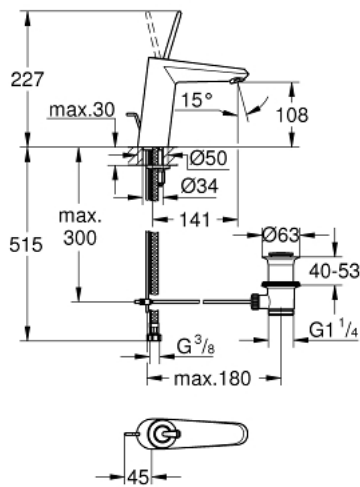

23 427 000 **EURODISC JOY SINGLE-LEVER BASIN MIXER 1/2"**  
**M-SIZE**

**PRODUCT DESCRIPTION**

- Colour: chrome
- single hole installation
- metal lever
- GROHE FeatherControl Joystick cartridge
- GROHE LongLife finish
- GROHE EcoJoy - less water, perfect flow
- maximum flow rate (at 3 bar): 5 l/min
- SpeedClean Mousseur
- GROHE FastFixation Plus installation system
- pop-up waste set 1 1/4"
- flexible connection hoses
- minimum pressure 1,0 bar

23 427 000 **EURODISC JOY SINGLE-LEVER BASIN MIXER 1/2"**  
**M-SIZE**

**SPARE PARTS**, August 2013 – now

- 1: Lever (Spare part-nr. 46906000)
- 2: Cartridge (Spare part-nr. 46907000)
- 3: Pop-up rod (Spare part-nr. 46739000)
- 4: Shank mounting kit (Spare part-nr. 46645000)
- 5: Pop-up waste set 1 1/4" (Spare part-nr. 28910000)
- 5.1: Plug (Spare part-nr. 07182000)
- 5.2: Eccentric rod (Spare part-nr. 07052000)
- 6: Mousseur (Spare part-nr. 48159000)
- 7: Mounting wrench (Spare part-nr. 19017000)\*
- 8: Eccentric rod (Spare part-nr. 07341000)\*