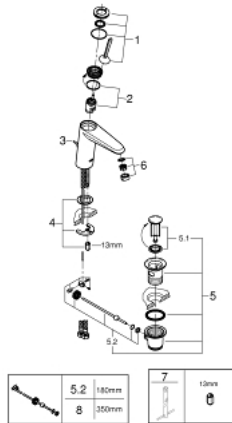

23 427 000 **EURODISC JOY SINGLE-LEVER BASIN MIXER 1/2"**  
**M-SIZE**

**PRODUCT DESCRIPTION**

- Colour: chrome
- single hole installation
- metal lever
- GROHE FeatherControl Joystick cartridge
- GROHE LongLife finish
- GROHE EcoJoy - less water, perfect flow
- maximum flow rate (at 3 bar): 5 l/min
- SpeedClean Mousseur
- GROHE FastFixation Plus installation system
- pop-up waste set 1 1/4"
- flexible connection hoses
- minimum pressure 1,0 bar

23 427 000 **EURODISC JOY SINGLE-LEVER BASIN MIXER 1/2"**  
**M-SIZE**

**SPARE PARTS**, August 2013 – now

- 1: Lever (Spare part-nr. 46906000)
- 2: Cartridge (Spare part-nr. 46907000)
- 3: Pop-up rod (Spare part-nr. 46739000)
- 4: Shank mounting kit (Spare part-nr. 46645000)
- 5: Pop-up waste set 1 1/4" (Spare part-nr. 28910000)
- 5.1: Plug (Spare part-nr. 07182000)
- 5.2: Eccentric rod (Spare part-nr. 07052000)
- 6: Mousseur (Spare part-nr. 48159000)
- 7: Mounting wrench (Spare part-nr. 19017000)\*
- 8: Eccentric rod (Spare part-nr. 07341000)\*