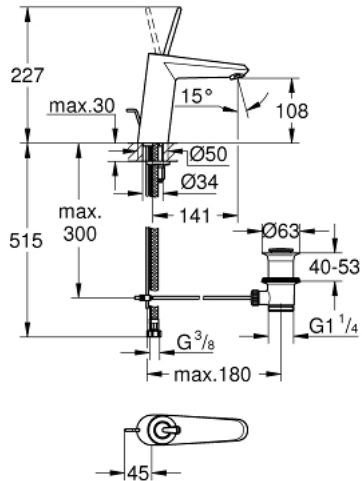

## 23 427 000 EURODISC JOY SINGLE-LEVER BASIN MIXER 1/2" M-SIZE

### PRODUCT DESCRIPTION

- Colour: chrome
- single hole installation
- metal lever
- GROHE FeatherControl Joystick cartridge
- GROHE LongLife finish
- GROHE EcoJoy - Less water, perfect flow
- maximum flow rate (at 3 bar): 5 l/min
- SpeedClean mousseur
- GROHE FastFixation Plus installation system
- pop-up waste set 1 1/4"
- flexible connection hoses
- min. recommended pressure 1.0 bar

23 427 000 **EURODISC JOY SINGLE-LEVER BASIN MIXER 1/2"**  
**M-SIZE**

**SPARE PARTS**, 8月 2013 – now

- 1: Lever (Spare part-nr. 46906000)
- 2: Cartridge (Spare part-nr. 46907000)
- 3: Pop-up rod (Spare part-nr. 46739000)
- 4: Shank mounting kit (Spare part-nr. 46645000)
- 5: Waste set 1 1/4" (Spare part-nr. 28910000)
- 5.1: Plug (Spare part-nr. 07182000)
- 5.2: Eccentric rod (Spare part-nr. 07052000)
- 6: Mousseur (Spare part-nr. 48159000)
- 7: Mounting wrench (Spare part-nr. 19017000)\*
- 8: Eccentric rod (Spare part-nr. 07341000)\*