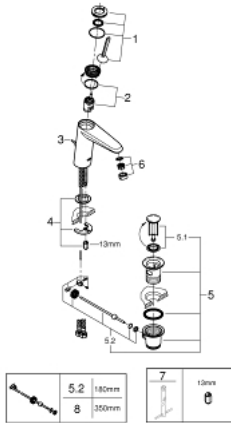

## 23 427 000 EURODISC JOY SINGLE-LEVER BASIN MIXER 1/2" M-SIZE

### PRODUCT DESCRIPTION

- Colour: chrome
- single hole installation
- metal lever
- GROHE FeatherControl Joystick cartridge
- GROHE LongLife finish
- GROHE EcoJoy - Less water, perfect flow
- maximum flow rate (at 3 bar): 5 l/min
- SpeedClean mousseur
- GROHE FastFixation Plus installation system
- pop-up waste set 1 1/4"
- flexible connection hoses
- min. recommended pressure 1.0 bar

23 427 000 **EURODISC JOY SINGLE-LEVER BASIN MIXER 1/2"**  
**M-SIZE**

**SPARE PARTS**, 8月 2013 – now

- 1: Lever (Spare part-nr. 46906000)
- 2: Cartridge (Spare part-nr. 46907000)
- 3: Pop-up rod (Spare part-nr. 46739000)
- 4: Shank mounting kit (Spare part-nr. 46645000)
- 5: Waste set 1 1/4" (Spare part-nr. 28910000)
- 5.1: Plug (Spare part-nr. 07182000)
- 5.2: Eccentric rod (Spare part-nr. 07052000)
- 6: Mousseur (Spare part-nr. 48159000)
- 7: Mounting wrench (Spare part-nr. 19017000)\*
- 8: Eccentric rod (Spare part-nr. 07341000)\*