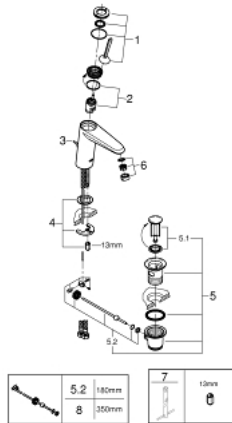

23 427 LS0 EURODISC JOY SINGLE-LEVER BASIN MIXER 1/2" M-SIZE

PRODUCT DESCRIPTION

- Colour: moon white/chrome
- single hole installation
- metal lever
- GROHE FeatherControl Joystick cartridge
- GROHE LongLife finish
- GROHE EcoJoy - less water, perfect flow
- GROHE SpeedClean mousseur 5.7 l/min
- GROHE FastFixation Plus installation system
- pop-up waste set 1 1/4"
- flexible connection hoses
- minimum pressure 1,0 bar

23 427 LS0 EURODISC JOY SINGLE-LEVER BASIN MIXER 1/2" M-SIZE

SPARE PARTS, August 2013 – now

- 1: Lever (Spare part-nr. 46906LS0)
- 2: Cartridge (Spare part-nr. 46907000)
- 3: Pop-up rod (Spare part-nr. 46739000)
- 4: Shank mounting kit (Spare part-nr. 46645000)
- 5: Pop-up waste set 1 1/4" (Spare part-nr. 28910000)
- 5.1: Plug (Spare part-nr. 07182000)
- 5.2: Eccentric rod (Spare part-nr. 07052000)
- 6: Mousseur (Spare part-nr. 48159000)
- 7: Mounting wrench (Spare part-nr. 19017000)*
- 8: Eccentric rod (Spare part-nr. 07341000)*