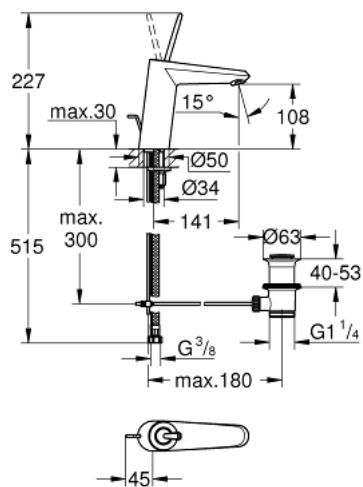

23 427 LS0 EURODISC JOY SINGLE-LEVER BASIN MIXER 1/2" M-SIZE

PRODUCT DESCRIPTION

- Colour: moon white/chrome
- single hole installation
- metal lever
- GROHE FeatherControl Joystick cartridge
- GROHE LongLife finish
- GROHE EcoJoy - less water, perfect flow
- GROHE SpeedClean mousseur 5.7 l/min
- GROHE FastFixation Plus installation system
- pop-up waste set 1 1/4"
- flexible connection hoses
- minimum pressure 1,0 bar

23 427 LS0 EURODISC JOY SINGLE-LEVER BASIN MIXER 1/2" M-SIZE

SPARE PARTS, August 2013 – now

- 1: Lever (Spare part-nr. 46906LS0)
- 2: Cartridge (Spare part-nr. 46907000)
- 3: Pop-up rod (Spare part-nr. 46739000)
- 4: Shank mounting kit (Spare part-nr. 46645000)
- 5: Pop-up waste set 1 1/4" (Spare part-nr. 28910000)
- 5.1: Plug (Spare part-nr. 07182000)
- 5.2: Eccentric rod (Spare part-nr. 07052000)
- 6: Mousseur (Spare part-nr. 48159000)
- 7: Mounting wrench (Spare part-nr. 19017000)*
- 8: Eccentric rod (Spare part-nr. 07341000)*