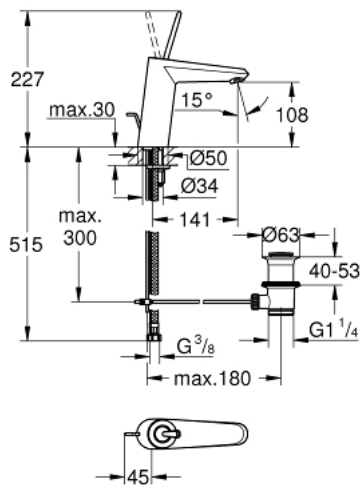

## 23 427 LS0 EURODISC JOY SINGLE-LEVER BASIN MIXER 1/2" M-SIZE

### PRODUCT DESCRIPTION

- Colour: moon white/chrome
- single hole installation
- metal lever
- GROHE FeatherControl Joystick cartridge
- GROHE LongLife finish
- GROHE EcoJoy - Less water, perfect flow
- GROHE SpeedClean mousseur 5.7 l/min
- GROHE FastFixation Plus installation system
- pop-up waste set 1 1/4"
- flexible connection hoses
- min. recommended pressure 1.0 bar

### SPARE PARTS, 8月 2013 – now

- 1: Lever (Spare part-nr. 46906LS0)
- 2: Cartridge (Spare part-nr. 46907000)
- 3: Pop-up rod (Spare part-nr. 46739000)
- 4: Shank mounting kit (Spare part-nr. 46645000)
- 5: Waste set 1 1/4" (Spare part-nr. 28910000)
- 5.1: Plug (Spare part-nr. 07182000)
- 5.2: Eccentric rod (Spare part-nr. 07052000)
- 6: Mousseur (Spare part-nr. 48159000)
- 7: Mounting wrench (Spare part-nr. 19017000)\*
- 8: Eccentric rod (Spare part-nr. 07341000)\*