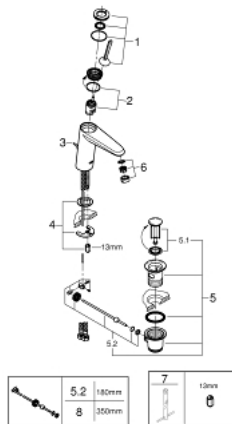

## 23 427 LS0 EURODISC JOY SINGLE-LEVER BASIN MIXER 1/2" M-SIZE

### PRODUCT DESCRIPTION

- Colour: moon white/chrome
- single hole installation
- metal lever
- GROHE FeatherControl Joystick cartridge
- GROHE LongLife finish
- GROHE EcoJoy - Less water, perfect flow
- GROHE SpeedClean mousseur 5.7 l/min
- GROHE FastFixation Plus installation system
- pop-up waste set 1 1/4"
- flexible connection hoses
- min. recommended pressure 1.0 bar

### SPARE PARTS, 8月 2013 – now

- 1: Lever (Spare part-nr. 46906LS0)
- 2: Cartridge (Spare part-nr. 46907000)
- 3: Pop-up rod (Spare part-nr. 46739000)
- 4: Shank mounting kit (Spare part-nr. 46645000)
- 5: Waste set 1 1/4" (Spare part-nr. 28910000)
- 5.1: Plug (Spare part-nr. 07182000)
- 5.2: Eccentric rod (Spare part-nr. 07052000)
- 6: Mousseur (Spare part-nr. 48159000)
- 7: Mounting wrench (Spare part-nr. 19017000)\*
- 8: Eccentric rod (Spare part-nr. 07341000)\*