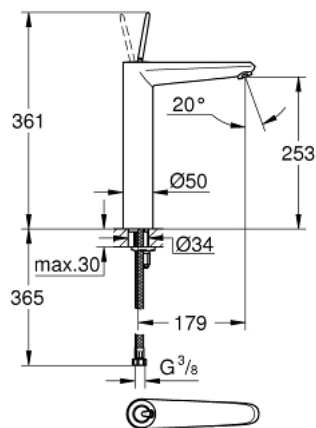

## 23 428 000 EURODISC JOY SINGLE-LEVER BASIN MIXER 1/2" XL-SIZE

### PRODUCT DESCRIPTION

- Colour: chrome
- single hole installation
- metal lever
- for free-standing basins
- GROHE FeatherControl Joystick cartridge
- GROHE EcoJoy - Less water, perfect flow
- maximum flow rate (at 3 bar): 5 l/min
- SpeedClean mousseur
- GROHE LongLife finish
- GROHE FastFixation Plus installation system
- smooth body
- flexible connection hoses
- min. recommended pressure 1.0 bar

### SPARE PARTS, 8月 2013 – now

- 1: Lever (Spare part-nr. 46906000)
- 2: Cartridge (Spare part-nr. 46907000)
- 3: Shank mounting kit (Spare part-nr. 46645000)
- 4: Mousseur (Spare part-nr. 48159000)
- 5: Mounting wrench (Spare part-nr. 19017000)\*