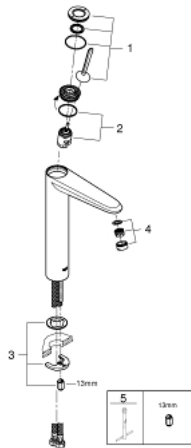

## 23 428 000 EURODISC JOY SINGLE-LEVER BASIN MIXER 1/2" XL-SIZE

### PRODUCT DESCRIPTION

- Colour: chrome
- single hole installation
- metal lever
- for free-standing basins
- GROHE FeatherControl Joystick cartridge
- GROHE EcoJoy - Less water, perfect flow
- maximum flow rate (at 3 bar): 5 l/min
- SpeedClean mousseur
- GROHE LongLife finish
- GROHE FastFixation Plus installation system
- smooth body
- flexible connection hoses
- min. recommended pressure 1.0 bar

### SPARE PARTS, 8月 2013 – now

- 1: Lever (Spare part-nr. 46906000)
- 2: Cartridge (Spare part-nr. 46907000)
- 3: Shank mounting kit (Spare part-nr. 46645000)
- 4: Mousseur (Spare part-nr. 48159000)
- 5: Mounting wrench (Spare part-nr. 19017000)\*