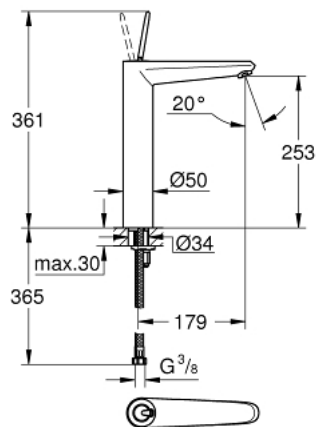

## 23 428 LS0 EURODISC JOY SINGLE-LEVER BASIN MIXER 1/2" XL-SIZE

### PRODUCT DESCRIPTION

- Colour: moon white/chrome
- single hole installation
- metal lever
- for free standing basins
- GROHE FeatherControl Joystick cartridge
- GROHE LongLife finish
- GROHE FastFixation Plus installation system
- GROHE EcoJoy - less water, perfect flow
- GROHE SpeedClean mousseur 5.7 l/min
- smooth body
- flexible connection hoses
- minimum pressure 1,0 bar

### SPARE PARTS, August 2013 – now

- 1: Lever (Spare part-nr. 46906LS0)
  - 2: Cartridge (Spare part-nr. 46907000)
  - 3: Shank mounting kit (Spare part-nr. 46645000)
  - 4: Mousseur (Spare part-nr. 48159000)
  - 5: Mounting wrench (Spare part-nr. 19017000)\*
- \* Optional accessories