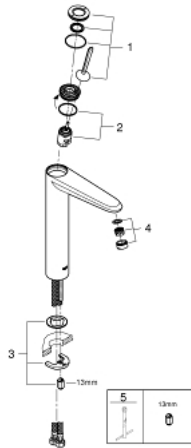

## 23 428 LS0 EURODISC JOY SINGLE-LEVER BASIN MIXER 1/2" XL-SIZE

### PRODUCT DESCRIPTION

- Colour: moon white/chrome
- single hole installation
- metal lever
- for free standing basins
- GROHE FeatherControl Joystick cartridge
- GROHE LongLife finish
- GROHE FastFixation Plus installation system
- GROHE EcoJoy - less water, perfect flow
- GROHE SpeedClean mousseur 5.7 l/min
- smooth body
- flexible connection hoses
- minimum pressure 1,0 bar

### SPARE PARTS, August 2013 – now

- 1: Lever (Spare part-nr. 46906LS0)
  - 2: Cartridge (Spare part-nr. 46907000)
  - 3: Shank mounting kit (Spare part-nr. 46645000)
  - 4: Mousseur (Spare part-nr. 48159000)
  - 5: Mounting wrench (Spare part-nr. 19017000)\*
- \* Optional accessories