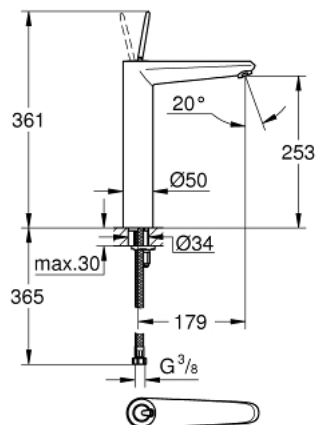

## 23 428 LS0 EURODISC JOY SINGLE-LEVER BASIN MIXER 1/2" XL-SIZE

### PRODUCT DESCRIPTION

- Colour: moon white/chrome
- single hole installation
- metal lever
- for free-standing basins
- GROHE FeatherControl Joystick cartridge
- GROHE LongLife finish
- GROHE FastFixation Plus installation system
- GROHE EcoJoy - Less water, perfect flow
- GROHE SpeedClean mousseur 5.7 l/min
- smooth body
- flexible connection hoses
- min. recommended pressure 1.0 bar

### SPARE PARTS, 8月 2013 – now

- 1: Lever (Spare part-nr. 46906LS0)
- 2: Cartridge (Spare part-nr. 46907000)
- 3: Shank mounting kit (Spare part-nr. 46645000)
- 4: Mousseur (Spare part-nr. 48159000)
- 5: Mounting wrench (Spare part-nr. 19017000)\*