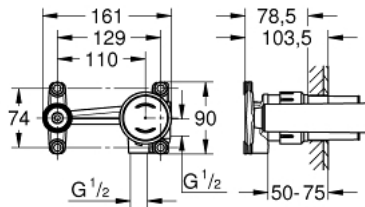

23 429 000 JOYSTICK MIXER 1/2", CONCEALED BODY

PRODUCT DESCRIPTION

- for 2-hole basin mixers
- without finishing trim set
- GROHE FeatherControl Joystick cartridge
- wall installation
- includes mounting template
- DR-brass
- minimum pressure 1,0 bar
- allows for waterproofing of wall construction surrounding the concealed body
- with sealing sleeve

23 429 000 **JOYSTICK MIXER 1/2", CONCEALED BODY**

SPARE PARTS, August 2013 – now

1: Cartridge (Spare part-nr. 46907000)