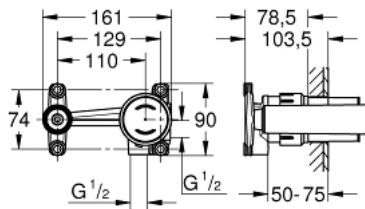

23 429 000 JOYSTICK MIXER 1/2", CONCEALED BODY

PRODUCT DESCRIPTION

- for 2-hole basin mixers
- without finishing trim set
- GROHE FeatherControl Joystick cartridge
- wall installation
- includes mounting template
- DR-brass
- min. recommended pressure 1.0 bar
- allows for waterproofing of wall construction surrounding the concealed body
- with sealing sleeve

23 429 000 JOYSTICK MIXER 1/2", CONCEALED BODY

SPARE PARTS, 8月 2013 – now

1: Cartridge (Spare part-nr. 46907000)