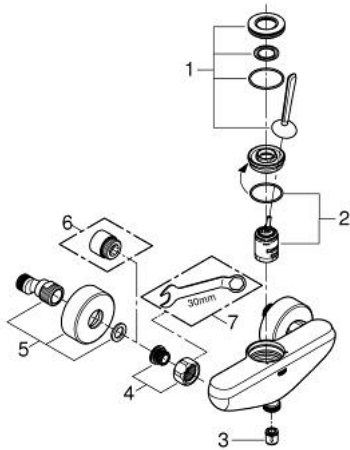

23 430 000 EURODISC JOY SINGLE-LEVER SHOWER MIXER

PRODUCT DESCRIPTION

- Colour: chrome
- wall mounted
- metal lever
- GROHE FeatherControl Joystick cartridge
- GROHE LongLife finish
- shower outlet below 1/2" with integrated non return-valve
- S-unions
- Protected against backflow
- minimum pressure 1,0 bar

23 430 000 EURODISC JOY SINGLE-LEVER SHOWER MIXER

SPARE PARTS, August 2013 – now

- 1: Lever (Spare part-nr. 46906000)
- 2: Cartridge (Spare part-nr. 46907000)
- 3: Non-return valve (Spare part-nr. 08565000)
- 4: Screw joint (Spare part-nr. 45044000)
- 5: S-union (Spare part-nr. 12662000)
- 6: Extension 3/4", 20 mm (Spare part-nr. 0713000M)*
- 7: Special spanner (Spare part-nr. 19377000)*