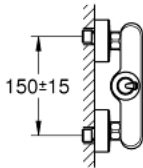

23 430 000 EURODISC JOY SINGLE-LEVER SHOWER MIXER

PRODUCT DESCRIPTION

- Colour: chrome
- wall mounted
- metal lever
- GROHE FeatherControl Joystick cartridge
- GROHE LongLife finish
- shower outlet below 1/2" with integrated non return-valve
- S-unions
- Protected against backflow
- minimum pressure 1,0 bar

23 430 000 EURODISC JOY SINGLE-LEVER SHOWER MIXER

SPARE PARTS, August 2013 – now

- 1: Lever (Spare part-nr. 46906000)
- 2: Cartridge (Spare part-nr. 46907000)
- 3: Non-return valve (Spare part-nr. 08565000)
- 4: Screw joint (Spare part-nr. 45044000)
- 5: S-union (Spare part-nr. 12662000)
- 6: Extension 3/4", 20 mm (Spare part-nr. 0713000M)*
- 7: Special spanner (Spare part-nr. 19377000)*