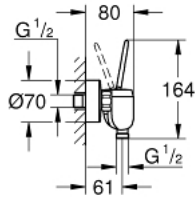

23 430 000 EURODISC JOY SINGLE-LEVER SHOWER MIXER

PRODUCT DESCRIPTION

- Colour: chrome
- wall mounted
- metal lever
- GROHE FeatherControl Joystick cartridge
- GROHE LongLife finish
- shower outlet below 1/2" with integrated non return-valve
- S-unions
- Protected against backflow
- minimum pressure 1,0 bar

23 430 000 EURODISC JOY SINGLE-LEVER SHOWER MIXER

SPARE PARTS, August 2013 – now

- 1: Lever (Spare part-nr. 46906000)
- 2: Cartridge (Spare part-nr. 46907000)
- 3: Non-return valve (Spare part-nr. 08565000)
- 4: Screw joint (Spare part-nr. 45044000)
- 5: S-union (Spare part-nr. 12662000)
- 6: Extension 3/4", 20 mm (Spare part-nr. 0713000M)*
- 7: Special spanner (Spare part-nr. 19377000)*