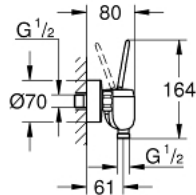

## 23 430 000 EURODISC JOY SINGLE-LEVER SHOWER MIXER 1/2"

### PRODUCT DESCRIPTION

- Colour: chrome
- wall mounted
- metal lever
- GROHE FeatherControl Joystick cartridge
- GROHE LongLife finish
- shower bottom outlet 1/2" with integrated non return valve
- S-unions
- protected against backflow
- min. recommended pressure 1.0 bar

### SPARE PARTS, 8月 2013 – now

- 1: Lever (Spare part-nr. 46906000)
- 2: Cartridge (Spare part-nr. 46907000)
- 3: Non-return valve (Spare part-nr. 08565000)
- 4: Screw connection 1/2" (Spare part-nr. 45044000)
- 5: S-union (Spare part-nr. 12662000)
- 6: Extension 3/4", 20 mm (Spare part-nr. 0713000M)\*
- 7: Special spanner (Spare part-nr. 19377000)\*