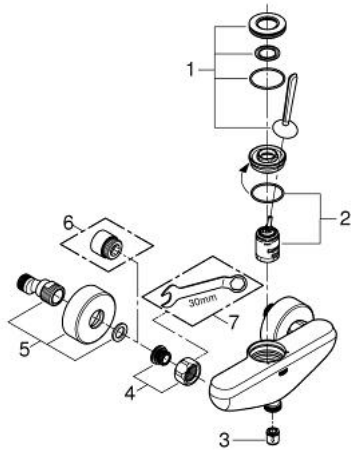

## 23 430 000 EURODISC JOY SINGLE-LEVER SHOWER MIXER 1/2"

### PRODUCT DESCRIPTION

- Colour: chrome
- wall mounted
- metal lever
- GROHE FeatherControl Joystick cartridge
- GROHE LongLife finish
- shower bottom outlet 1/2" with integrated non return valve
- S-unions
- protected against backflow
- min. recommended pressure 1.0 bar

### SPARE PARTS, 8月 2013 – now

- 1: Lever (Spare part-nr. 46906000)
- 2: Cartridge (Spare part-nr. 46907000)
- 3: Non-return valve (Spare part-nr. 08565000)
- 4: Screw connection 1/2" (Spare part-nr. 45044000)
- 5: S-union (Spare part-nr. 12662000)
- 6: Extension 3/4", 20 mm (Spare part-nr. 0713000M)\*
- 7: Special spanner (Spare part-nr. 19377000)\*