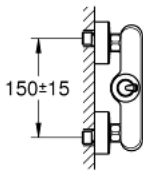

## 23 430 000 EURODISC JOY SINGLE-LEVER SHOWER MIXER 1/2"

### PRODUCT DESCRIPTION

- Colour: chrome
- wall mounted
- metal lever
- GROHE FeatherControl Joystick cartridge
- GROHE LongLife finish
- shower bottom outlet 1/2" with integrated non return valve
- S-unions
- protected against backflow
- min. recommended pressure 1.0 bar

### SPARE PARTS, 8月 2013 – now

- 1: Lever (Spare part-nr. 46906000)
- 2: Cartridge (Spare part-nr. 46907000)
- 3: Non-return valve (Spare part-nr. 08565000)
- 4: Screw connection 1/2" (Spare part-nr. 45044000)
- 5: S-union (Spare part-nr. 12662000)
- 6: Extension 3/4", 20 mm (Spare part-nr. 0713000M)\*
- 7: Special spanner (Spare part-nr. 19377000)\*