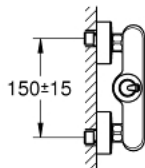

## 23 430 LS0 EURODISC JOY SINGLE-LEVER SHOWER MIXER

### PRODUCT DESCRIPTION

- Colour: moon white/chrome
- wall mounted
- metal lever
- GROHE FeatherControl Joystick cartridge
- GROHE LongLife finish
- shower outlet below 1/2" with integrated non return-valve
- S-unions
- Protected against backflow
- minimum pressure 1,0 bar

### SPARE PARTS, August 2013 – now

- 1: Lever (Spare part-nr. 46906LS0)
- 2: Cartridge (Spare part-nr. 46907000)
- 3: Non-return valve (Spare part-nr. 08565000)
- 4: Screw joint (Spare part-nr. 45044000)
- 5: S-union (Spare part-nr. 12662LS0)
- 6: Extension 3/4", 20 mm (Spare part-nr. 0713000M)\*
- 7: Special spanner (Spare part-nr. 19377000)\*