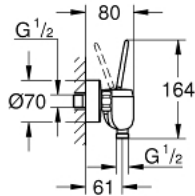

## 23 430 LS0 EURODISC JOY SINGLE-LEVER SHOWER MIXER

### PRODUCT DESCRIPTION

- Colour: moon white/chrome
- wall mounted
- metal lever
- GROHE FeatherControl Joystick cartridge
- GROHE LongLife finish
- shower outlet below 1/2" with integrated non return-valve
- S-unions
- Protected against backflow
- minimum pressure 1,0 bar

### SPARE PARTS, August 2013 – now

- 1: Lever (Spare part-nr. 46906LS0)
- 2: Cartridge (Spare part-nr. 46907000)
- 3: Non-return valve (Spare part-nr. 08565000)
- 4: Screw joint (Spare part-nr. 45044000)
- 5: S-union (Spare part-nr. 12662LS0)
- 6: Extension 3/4", 20 mm (Spare part-nr. 0713000M)\*
- 7: Special spanner (Spare part-nr. 19377000)\*