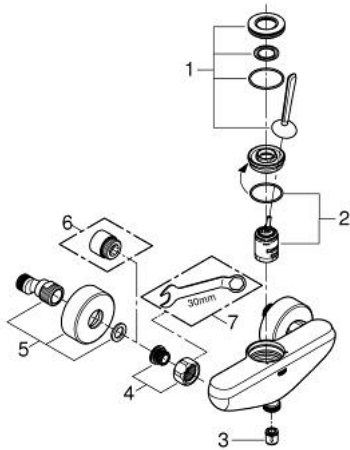

## 23 430 LS0 EURODISC JOY SINGLE-LEVER SHOWER MIXER

### PRODUCT DESCRIPTION

- Colour: moon white/chrome
- wall mounted
- metal lever
- GROHE FeatherControl Joystick cartridge
- GROHE LongLife finish
- shower outlet below 1/2" with integrated non return-valve
- S-unions
- Protected against backflow
- minimum pressure 1,0 bar

### SPARE PARTS, August 2013 – now

- 1: Lever (Spare part-nr. 46906LS0)
- 2: Cartridge (Spare part-nr. 46907000)
- 3: Non-return valve (Spare part-nr. 08565000)
- 4: Screw joint (Spare part-nr. 45044000)
- 5: S-union (Spare part-nr. 12662LS0)
- 6: Extension 3/4", 20 mm (Spare part-nr. 0713000M)\*
- 7: Special spanner (Spare part-nr. 19377000)\*