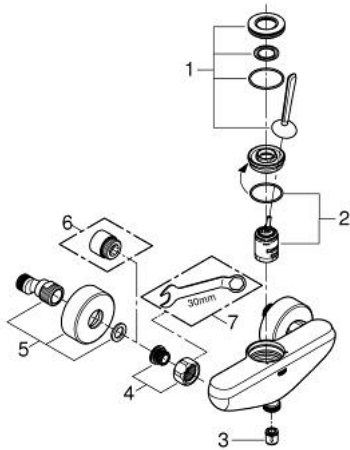

23 430 LS0 EURODISC JOY SINGLE-LEVER SHOWER MIXER 1/2"

PRODUCT DESCRIPTION

- Colour: moon white/chrome
- wall mounted
- metal lever
- GROHE FeatherControl Joystick cartridge
- GROHE LongLife finish
- shower bottom outlet 1/2" with integrated non return valve
- S-unions
- protected against backflow
- min. recommended pressure 1.0 bar

23 430 LS0 EURODISC JOY SINGLE-LEVER SHOWER MIXER 1/2"

SPARE PARTS, 8月 2013 – now

- 1: Lever (Spare part-nr. 46906LS0)
 - 2: Cartridge (Spare part-nr. 46907000)
 - 3: Non-return valve (Spare part-nr. 08565000)
 - 4: Screw connection 1/2" (Spare part-nr. 45044000)
 - 5: S-union (Spare part-nr. 12662LS0)
 - 6: Extension 3/4", 20 mm (Spare part-nr. 0713000M)*
 - 7: Special spanner (Spare part-nr. 19377000)*
- * Optional accessories