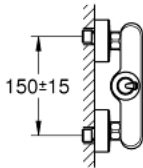

23 430 LS0 EURODISC JOY SINGLE-LEVER SHOWER MIXER 1/2"

PRODUCT DESCRIPTION

- Colour: moon white/chrome
- wall mounted
- metal lever
- GROHE FeatherControl Joystick cartridge
- GROHE LongLife finish
- shower bottom outlet 1/2" with integrated non return valve
- S-unions
- protected against backflow
- min. recommended pressure 1.0 bar

23 430 LS0 EURODISC JOY SINGLE-LEVER SHOWER MIXER 1/2"

SPARE PARTS, 8月 2013 – now

- 1: Lever (Spare part-nr. 46906LS0)
 - 2: Cartridge (Spare part-nr. 46907000)
 - 3: Non-return valve (Spare part-nr. 08565000)
 - 4: Screw connection 1/2" (Spare part-nr. 45044000)
 - 5: S-union (Spare part-nr. 12662LS0)
 - 6: Extension 3/4", 20 mm (Spare part-nr. 0713000M)*
 - 7: Special spanner (Spare part-nr. 19377000)*
- * Optional accessories