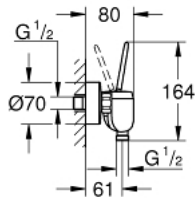

23 430 LS0 EURODISC JOY SINGLE-LEVER SHOWER MIXER 1/2"

PRODUCT DESCRIPTION

- Colour: moon white/chrome
- wall mounted
- metal lever
- GROHE FeatherControl Joystick cartridge
- GROHE LongLife finish
- shower bottom outlet 1/2" with integrated non return valve
- S-unions
- protected against backflow
- min. recommended pressure 1.0 bar

23 430 LS0 EURODISC JOY SINGLE-LEVER SHOWER MIXER 1/2"

SPARE PARTS, 8月 2013 – now

- 1: Lever (Spare part-nr. 46906LS0)
 - 2: Cartridge (Spare part-nr. 46907000)
 - 3: Non-return valve (Spare part-nr. 08565000)
 - 4: Screw connection 1/2" (Spare part-nr. 45044000)
 - 5: S-union (Spare part-nr. 12662LS0)
 - 6: Extension 3/4", 20 mm (Spare part-nr. 0713000M)*
 - 7: Special spanner (Spare part-nr. 19377000)*
- * Optional accessories