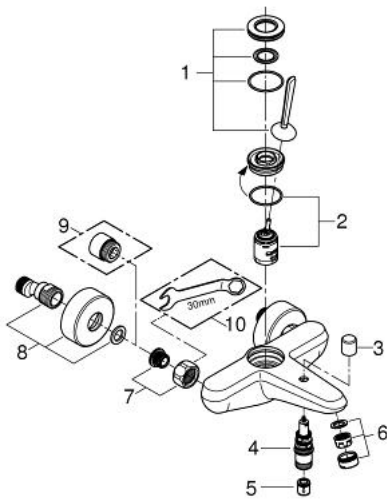

23 431 000 EURODISC JOY SINGLE-LEVER BATH MIXER 1/2"

PRODUCT DESCRIPTION

- Colour: chrome
- wall mounted
- metal lever
- GROHE FeatherControl Joystick cartridge
- GROHE LongLife finish
- automatic diverter: bath/shower
- mousseur
- integrated non-return valve in the shower outlet 1/2"
- S-unions
- protected against backflow
- min. recommended pressure 1.0 bar

23 431 000 EURODISC JOY SINGLE-LEVER BATH MIXER 1/2"

SPARE PARTS, 8月 2013 – now

- 1: Lever (Spare part-nr. 46906000)
- 2: Cartridge (Spare part-nr. 46907000)
- 3: Diverter knob (Spare part-nr. 64309000)
- 4: Diverter (Spare part-nr. 65655000)
- 5: Non-return valve (Spare part-nr. 08565000)
- 6: Mousseur (Spare part-nr. 13952000)
- 7: Screw connection 1/2" (Spare part-nr. 45044000)
- 8: S-union (Spare part-nr. 12662000)
- 9: Extension 3/4", 20 mm (Spare part-nr. 0713000M)*
- 10: Special spanner (Spare part-nr. 19377000)*