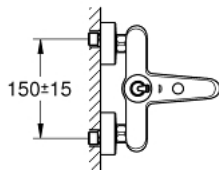

23 431 000 EURODISC JOY SINGLE-LEVER BATH MIXER 1/2"

PRODUCT DESCRIPTION

- Colour: chrome
- wall mounted
- metal lever
- GROHE FeatherControl Joystick cartridge
- GROHE LongLife finish
- automatic diverter: bath/shower
- mousseur
- integrated non-return valve in the shower outlet 1/2"
- S-unions
- protected against backflow
- min. recommended pressure 1.0 bar

23 431 000 EURODISC JOY SINGLE-LEVER BATH MIXER 1/2"

SPARE PARTS, 8月 2013 – now

- 1: Lever (Spare part-nr. 46906000)
- 2: Cartridge (Spare part-nr. 46907000)
- 3: Diverter knob (Spare part-nr. 64309000)
- 4: Diverter (Spare part-nr. 65655000)
- 5: Non-return valve (Spare part-nr. 08565000)
- 6: Mousseur (Spare part-nr. 13952000)
- 7: Screw connection 1/2" (Spare part-nr. 45044000)
- 8: S-union (Spare part-nr. 12662000)
- 9: Extension 3/4", 20 mm (Spare part-nr. 0713000M)*
- 10: Special spanner (Spare part-nr. 19377000)*