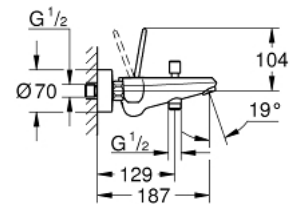

23 431 000 EURODISC JOY SINGLE-LEVER BATH MIXER 1/2"

PRODUCT DESCRIPTION

- Colour: chrome
- wall mounted
- metal lever
- GROHE FeatherControl Joystick cartridge
- GROHE LongLife finish
- automatic diverter: bath/shower
- mousseur
- integrated non-return valve in the shower outlet 1/2"
- S-unions
- protected against backflow
- min. recommended pressure 1.0 bar

23 431 000 EURODISC JOY SINGLE-LEVER BATH MIXER 1/2"

SPARE PARTS, 8月 2013 – now

- 1: Lever (Spare part-nr. 46906000)
- 2: Cartridge (Spare part-nr. 46907000)
- 3: Diverter knob (Spare part-nr. 64309000)
- 4: Diverter (Spare part-nr. 65655000)
- 5: Non-return valve (Spare part-nr. 08565000)
- 6: Mousseur (Spare part-nr. 13952000)
- 7: Screw connection 1/2" (Spare part-nr. 45044000)
- 8: S-union (Spare part-nr. 12662000)
- 9: Extension 3/4", 20 mm (Spare part-nr. 0713000M)*
- 10: Special spanner (Spare part-nr. 19377000)*