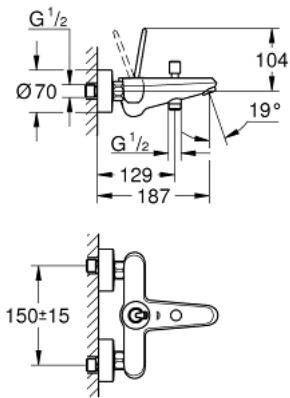

23 431 LS0 EURODISC JOY SINGLE-LEVER BATH/SHOWER MIXER

PRODUCT DESCRIPTION

- Colour: moon white/chrome
- wall mounted
- metal lever
- GROHE FeatherControl Joystick cartridge
- GROHE LongLife finish
- automatic diverter: bath/shower
- mousseur
- integrated non-return valve in shower outlet 1/2"
- S-unions
- Protected against backflow
- minimum pressure 1,0 bar

23 431 LS0 EURODISC JOY SINGLE-LEVER BATH/SHOWER MIXER

SPARE PARTS, August 2013 – now

- 1: Lever (Spare part-nr. 46906LS0)
- 2: Cartridge (Spare part-nr. 46907000)
- 3: Diverter knob (Spare part-nr. 64309LS0)
- 4: Diverter (Spare part-nr. 65655000)
- 5: Non-return valve (Spare part-nr. 08565000)
- 6: Mousseur (Spare part-nr. 13952000)
- 7: Screw joint (Spare part-nr. 45044000)
- 8: S-union (Spare part-nr. 12662LS0)
- 9: Extension 3/4", 20 mm (Spare part-nr. 0713000M)*
- 10: Special spanner (Spare part-nr. 19377000)*