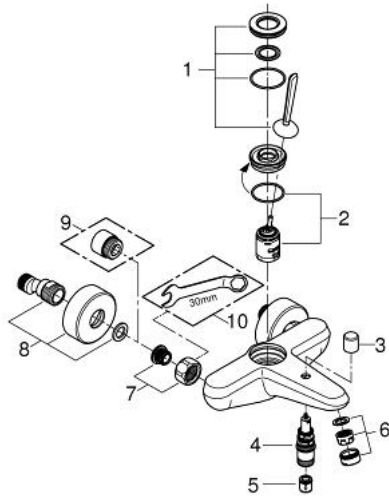

23 431 LS0 EURODISC JOY SINGLE-LEVER BATH/SHOWER MIXER

PRODUCT DESCRIPTION

- Colour: moon white/chrome
- wall mounted
- metal lever
- GROHE FeatherControl Joystick cartridge
- GROHE LongLife finish
- automatic diverter: bath/shower
- mousseur
- integrated non-return valve in shower outlet 1/2"
- S-unions
- Protected against backflow
- minimum pressure 1,0 bar

23 431 LS0 EURODISC JOY SINGLE-LEVER BATH/SHOWER MIXER

SPARE PARTS, August 2013 – now

- 1: Lever (Spare part-nr. 46906LS0)
- 2: Cartridge (Spare part-nr. 46907000)
- 3: Diverter knob (Spare part-nr. 64309LS0)
- 4: Diverter (Spare part-nr. 65655000)
- 5: Non-return valve (Spare part-nr. 08565000)
- 6: Mousseur (Spare part-nr. 13952000)
- 7: Screw joint (Spare part-nr. 45044000)
- 8: S-union (Spare part-nr. 12662LS0)
- 9: Extension 3/4", 20 mm (Spare part-nr. 0713000M)*
- 10: Special spanner (Spare part-nr. 19377000)*