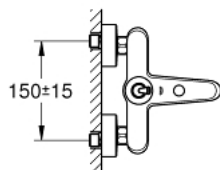

23 431 LS0 EURODISC JOY SINGLE-LEVER BATH MIXER 1/2"

PRODUCT DESCRIPTION

- Colour: moon white/chrome
- wall mounted
- metal lever
- GROHE FeatherControl Joystick cartridge
- GROHE LongLife finish
- automatic diverter: bath/shower
- mousseur
- integrated non-return valve in the shower outlet 1/2"
- S-unions
- protected against backflow
- min. recommended pressure 1.0 bar

23 431 LS0 EURODISC JOY SINGLE-LEVER BATH MIXER 1/2"

SPARE PARTS, 8月 2013 – now

- 1: Lever (Spare part-nr. 46906LS0)
- 2: Cartridge (Spare part-nr. 46907000)
- 3: Diverter knob (Spare part-nr. 64309LS0)
- 4: Diverter (Spare part-nr. 65655000)
- 5: Non-return valve (Spare part-nr. 08565000)
- 6: Mousseur (Spare part-nr. 13952000)
- 7: Screw connection 1/2" (Spare part-nr. 45044000)
- 8: S-union (Spare part-nr. 12662LS0)
- 9: Extension 3/4", 20 mm (Spare part-nr. 0713000M)*
- 10: Special spanner (Spare part-nr. 19377000)*