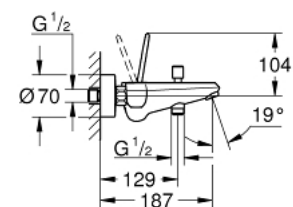

23 431 LS0 EURODISC JOY SINGLE-LEVER BATH MIXER 1/2"

PRODUCT DESCRIPTION

- Colour: moon white/chrome
- wall mounted
- metal lever
- GROHE FeatherControl Joystick cartridge
- GROHE LongLife finish
- automatic diverter: bath/shower
- mousseur
- integrated non-return valve in the shower outlet 1/2"
- S-unions
- protected against backflow
- min. recommended pressure 1.0 bar

23 431 LS0 EURODISC JOY SINGLE-LEVER BATH MIXER 1/2"

SPARE PARTS, 8月 2013 – now

- 1: Lever (Spare part-nr. 46906LS0)
- 2: Cartridge (Spare part-nr. 46907000)
- 3: Diverter knob (Spare part-nr. 64309LS0)
- 4: Diverter (Spare part-nr. 65655000)
- 5: Non-return valve (Spare part-nr. 08565000)
- 6: Mousseur (Spare part-nr. 13952000)
- 7: Screw connection 1/2" (Spare part-nr. 45044000)
- 8: S-union (Spare part-nr. 12662LS0)
- 9: Extension 3/4", 20 mm (Spare part-nr. 0713000M)*
- 10: Special spanner (Spare part-nr. 19377000)*