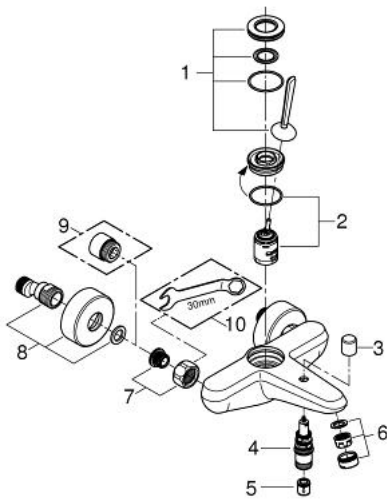

23 431 LS0 EURODISC JOY SINGLE-LEVER BATH MIXER 1/2"

PRODUCT DESCRIPTION

- Colour: moon white/chrome
- wall mounted
- metal lever
- GROHE FeatherControl Joystick cartridge
- GROHE LongLife finish
- automatic diverter: bath/shower
- mousseur
- integrated non-return valve in the shower outlet 1/2"
- S-unions
- protected against backflow
- min. recommended pressure 1.0 bar

23 431 LS0 EURODISC JOY SINGLE-LEVER BATH MIXER 1/2"

SPARE PARTS, 8月 2013 – now

- 1: Lever (Spare part-nr. 46906LS0)
- 2: Cartridge (Spare part-nr. 46907000)
- 3: Diverter knob (Spare part-nr. 64309LS0)
- 4: Diverter (Spare part-nr. 65655000)
- 5: Non-return valve (Spare part-nr. 08565000)
- 6: Mousseur (Spare part-nr. 13952000)
- 7: Screw connection 1/2" (Spare part-nr. 45044000)
- 8: S-union (Spare part-nr. 12662LS0)
- 9: Extension 3/4", 20 mm (Spare part-nr. 0713000M)*
- 10: Special spanner (Spare part-nr. 19377000)*