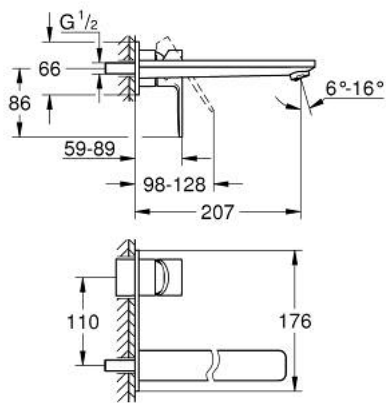

## 23 444 001 LINEARE 2-HOLE BASIN MIXER L-SIZE

### PRODUCT DESCRIPTION

- Colour: chrome
- wall mounted
- trim set for use with rough-in set 23 571 000 / 32 635 000
- without concealed body
- metal escutcheon
- metal lever
- GROHE LongLife finish
- AquaCalibrator
- maximum flow rate (at 3 bar): 5 l/min
- GROHE AquaGuide adjustable mousseur
- centre distance 110 mm
- projection 207 mm
- minimum pressure 1,0 bar

23 444 001 **LINEARE 2-HOLE BASIN MIXER**  
**L-SIZE**

**SPARE PARTS**, August 2016 – now

1: Lever (Spare part-nr. 46982000)

2: Flow straightener (Spare part-nr. 46837000)

3: Extension (Spare part-nr. 46943000)\*