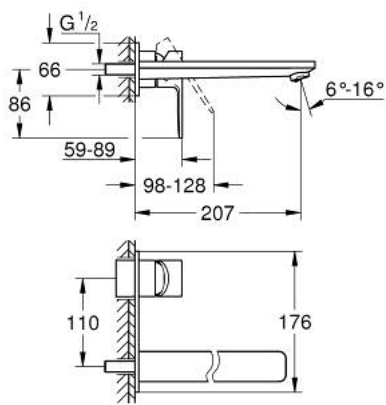

23 444 001 LINEARE TWO-HOLE BASIN MIXER L-SIZE

PRODUCT DESCRIPTION

- Colour: chrome
- wall mounted
- trim set for use with rough-in set 23 571 000 / 32 635 000
- without concealed body
- metal escutcheon
- metal lever
- GROHE LongLife finish
- GROHE EcoJoy - Less water, perfect flow
- maximum flow rate (at 3 bar): 5 l/min
- GROHE AquaGuide adjustable mousseur
- center distance 110 mm
- projection 207 mm
- min. recommended pressure 1.0 bar

23 444 001 LINEARE TWO-HOLE BASIN MIXER L-SIZE

SPARE PARTS, 8月 2016 – now

1: Lever (Spare part-nr. 46982000)

2: Flow straightener (Spare part-nr. 46837000)

3: Extension (Spare part-nr. 46943000)*

* Optional accessories