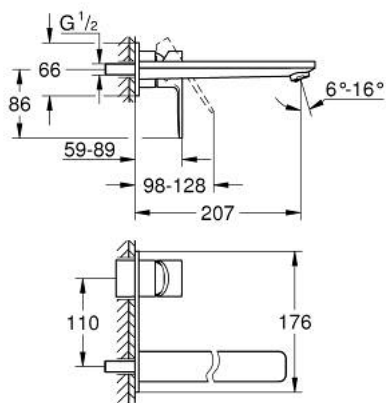

23 444 001 LINEARE TWO-HOLE BASIN MIXER L-SIZE

PRODUCT DESCRIPTION

- Colour: chrome
- wall mounted
- trim set for use with rough-in set 23 571 000 / 32 635 000
- without concealed body
- metal escutcheon
- metal lever
- GROHE LongLife finish
- AquaCalibrator
- maximum flow rate (at 3 bar): 5 l/min
- GROHE AquaGuide adjustable mousseur
- center distance 110 mm
- projection 207 mm
- min. recommended pressure 1.0 bar

23 444 001 LINEARE TWO-HOLE BASIN MIXER L-SIZE

SPARE PARTS, 8月 2016 – now

1: Lever (Spare part-nr. 46982000)

2: Flow straightener (Spare part-nr. 46837000)

3: Extension (Spare part-nr. 46943000)*

* Optional accessories