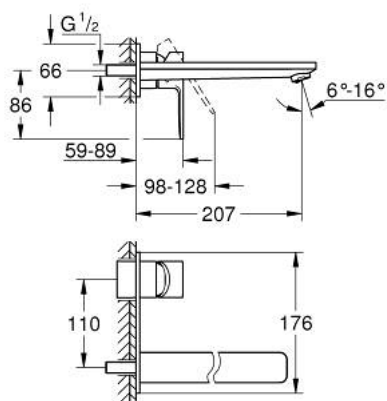

23 444 DC1 LINEARE 2-HOLE BASIN MIXER L-SIZE

PRODUCT DESCRIPTION

- Colour: Supersteel
- wall mounted
- trim set for use with rough-in set 23 571 000 / 32 635 000
- without concealed body
- metal escutcheon
- metal lever
- GROHE LongLife finish
- AquaCalibrator
- maximum flow rate (at 3 bar): 5 l/min
- GROHE AquaGuide adjustable mousseur
- centre distance 110 mm
- projection 207 mm
- minimum pressure 1,0 bar

23 444 DC1 LINEARE 2-HOLE BASIN MIXER L-SIZE

SPARE PARTS, September 2016 – now

1: Lever (Spare part-nr. 46982DC0)

2: Flow straightener (Spare part-nr. 46837DC0)

3: Extension (Spare part-nr. 46943000)*

* Optional accessories