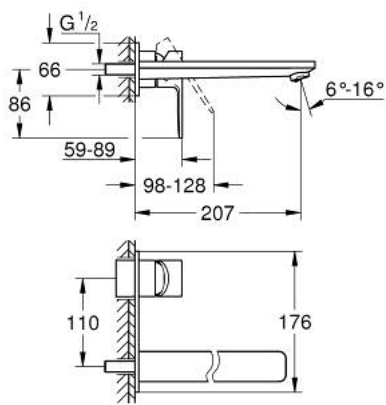

23 444 DC1 LINEARE TWO-HOLE BASIN MIXER L-SIZE

PRODUCT DESCRIPTION

- Colour: supersteel
- wall mounted
- trim set for use with rough-in set 23 571 000 / 32 635 000
- without concealed body
- metal escutcheon
- metal lever
- GROHE LongLife finish
- GROHE EcoJoy - Less water, perfect flow
- maximum flow rate (at 3 bar): 5 l/min
- GROHE AquaGuide adjustable mousseur
- center distance 110 mm
- projection 207 mm
- min. recommended pressure 1.0 bar

23 444 DC1 LINEARE TWO-HOLE BASIN MIXER L-SIZE

SPARE PARTS, 9月 2016 – now

1: Lever (Spare part-nr. 46982DC0)

2: Flow straightener (Spare part-nr. 46837DC0)

3: Extension (Spare part-nr. 46943000)*

* Optional accessories