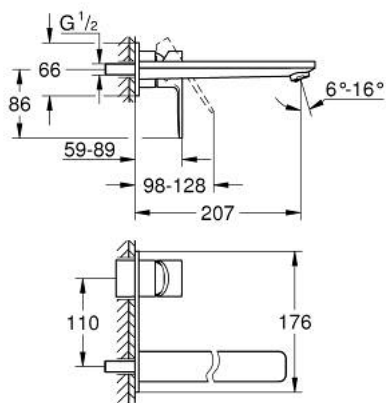

23 444 DC1 LINEARE TWO-HOLE BASIN MIXER L-SIZE

PRODUCT DESCRIPTION

- Colour: supersteel
- wall mounted
- trim set for use with rough-in set 23 571 000 / 32 635 000
- without concealed body
- metal escutcheon
- metal lever
- GROHE LongLife finish
- AquaCalibrator
- maximum flow rate (at 3 bar): 5 l/min
- GROHE AquaGuide adjustable mousseur
- center distance 110 mm
- projection 207 mm
- min. recommended pressure 1.0 bar

23 444 DC1 LINEARE TWO-HOLE BASIN MIXER L-SIZE

SPARE PARTS, 9月 2016 – now

1: Lever (Spare part-nr. 46982DC0)

2: Flow straightener (Spare part-nr. 46837DC0)

3: Extension (Spare part-nr. 46943000)*

* Optional accessories