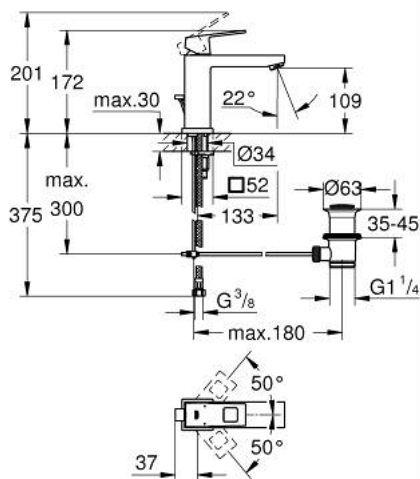

23 445 AL0 EUROCUBE SINGLE-LEVER BASIN MIXER 1/2" M-SIZE

PRODUCT DESCRIPTION

- Colour: brushed hard graphite
- single hole installation
- metal lever
- GROHE SilkMove 28 mm ceramic cartridge
- with temperature limiter
- GROHE LongLife finish
- GROHE EcoJoy - less water, perfect flow
- maximum flow rate (at 3 bar): 5 l/min
- SpeedClean Mousseur
- GROHE FastFixation Plus installation system
- pop-up waste set 1 1/4"
- flexible connection hoses
- minimum pressure 1,0 bar

23 445 AL0 EUROCUBE SINGLE-LEVER BASIN MIXER 1/2" M-SIZE

SPARE PARTS, March 2019 – now

- 1: Lever (Spare part-nr. 46786AL0)
- 2: Fitting ring (Spare part-nr. 46715000)
- 3: Cartridge (Spare part-nr. 46580000)
- 4: Mousseur (Spare part-nr. 48159AL0)
- 5: Pop-up rod (Spare part-nr. 46787AL0)
- 6: Shank mounting kit (Spare part-nr. 46645000)
- 7: Pop-up waste set 1 1/4" (Spare part-nr. 28910AL0)
- 7.1: Plug (Spare part-nr. 07182AL0)
- 7.2: Eccentric rod (Spare part-nr. 07052000)
- 8: Mounting wrench (Spare part-nr. 19017000)*
- 9: Eccentric rod (Spare part-nr. 07341000)*
- * Optional accessories