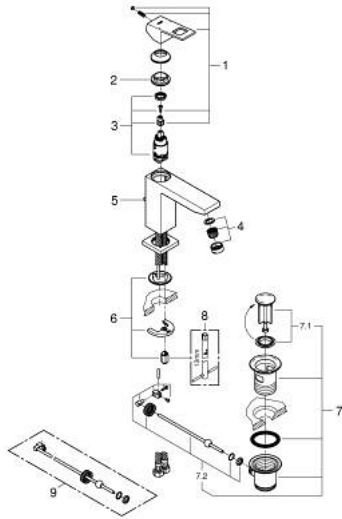

23 445 AL0 EUROCUBE SINGLE-LEVER BASIN MIXER 1/2" M-SIZE

PRODUCT DESCRIPTION

- Colour: brushed hard graphite
- single hole installation
- metal lever
- GROHE SilkMove 28 mm ceramic cartridge
- with temperature limiter
- GROHE LongLife finish
- GROHE EcoJoy - less water, perfect flow
- maximum flow rate (at 3 bar): 5 l/min
- SpeedClean Mousseur
- GROHE FastFixation Plus installation system
- pop-up waste set 1 1/4"
- flexible connection hoses
- minimum pressure 1,0 bar

23 445 AL0 EUROCUBE SINGLE-LEVER BASIN MIXER 1/2" M-SIZE

SPARE PARTS, March 2019 – now

- 1: Lever (Spare part-nr. 46786AL0)
- 2: Fitting ring (Spare part-nr. 46715000)
- 3: Cartridge (Spare part-nr. 46580000)
- 4: Mousseur (Spare part-nr. 48159AL0)
- 5: Pop-up rod (Spare part-nr. 46787AL0)
- 6: Shank mounting kit (Spare part-nr. 46645000)
- 7: Pop-up waste set 1 1/4" (Spare part-nr. 28910AL0)
- 7.1: Plug (Spare part-nr. 07182AL0)
- 7.2: Eccentric rod (Spare part-nr. 07052000)
- 8: Mounting wrench (Spare part-nr. 19017000)*
- 9: Eccentric rod (Spare part-nr. 07341000)*
- * Optional accessories