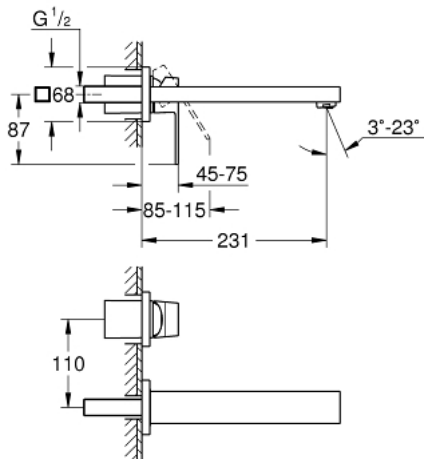

23 447 AL0 EUROCUBE 2-HOLE BASIN MIXER M-SIZE

PRODUCT DESCRIPTION

- Colour: brushed hard graphite
- wall mounted
- for use with rough-in set 23 200
- without concealed body
- with plate
- metal lever
- GROHE LongLife finish
- GROHE AquaGuide adjustable mousseur 5.7 l/min
- centre distance 110 mm
- projection 231 mm

23 447 AL0 EUROCUBE 2-HOLE BASIN MIXER M-SIZE

SPARE PARTS, March 2019 – now

1: Lever (Spare part-nr. 46802AL0)

2: Flow straightener (Spare part-nr. 64451AL0)

3: Extension (Spare part-nr. 46627000)*

* Optional accessories