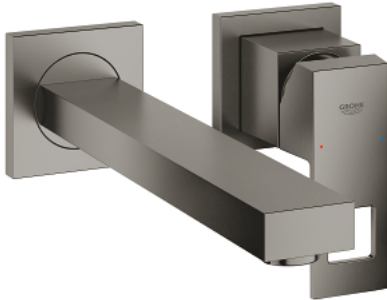

23 447 AL0 EUROCUBE 2-HOLE BASIN MIXER M-SIZE

PRODUCT DESCRIPTION

- Colour: brushed hard graphite
- wall mounted
- for use with rough-in set 23 200
- without concealed body
- with plate
- metal lever
- GROHE LongLife finish
- GROHE AquaGuide adjustable mousseur 5.7 l/min
- centre distance 110 mm
- projection 231 mm

23 447 AL0 EUROCUBE 2-HOLE BASIN MIXER M-SIZE

SPARE PARTS, March 2019 – now

1: Lever (Spare part-nr. 46802AL0)

2: Flow straightener (Spare part-nr. 64451AL0)

3: Extension (Spare part-nr. 46627000)*

* Optional accessories