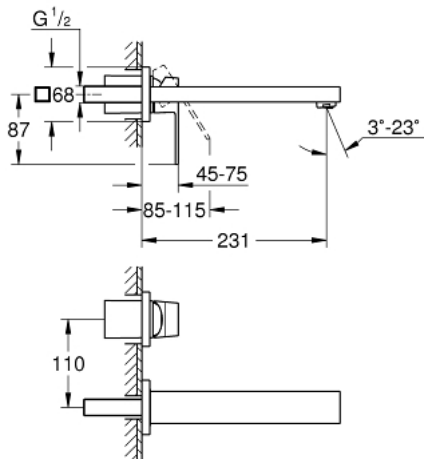

23 447 DC0 EUROCUBE 2-HOLE BASIN MIXER M-SIZE

PRODUCT DESCRIPTION

- Colour: Supersteel
- wall mounted
- for use with rough-in set 23 200
- without concealed body
- with plate
- metal lever
- GROHE LongLife finish
- GROHE AquaGuide adjustable mousseur 5.7 l/min
- centre distance 110 mm
- projection 231 mm

23 447 DC0 EUROCUBE 2-HOLE BASIN MIXER M-SIZE

SPARE PARTS, July 2018 – now

- 1: Lever (Spare part-nr. 46802DC0)
 - 2: Flow straightener (Spare part-nr. 64451DC0)
 - 3: Extension (Spare part-nr. 46627000)*
- * Optional accessories