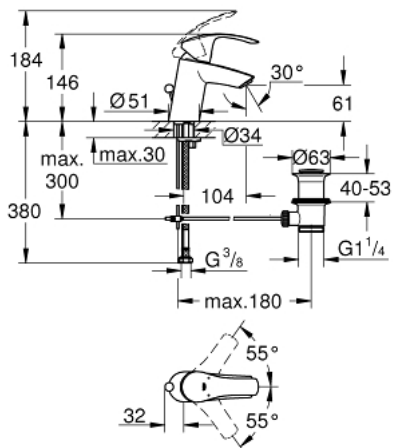

## 23 456 002 EUROSMART SINGLE-LEVER BASIN MIXER S-SIZE

### PRODUCT DESCRIPTION

- Colour: chrome
- single hole installation
- metal lever
- GROHE SilkMove 35 mm ceramic cartridge
- adjustable flow rate limiter
- GROHE LongLife finish
- GROHE FastFixation rapid installation system
- hybrid pop-up waste set 1 1/4"
- flexible connection hoses

### SPARE PARTS, October 2013 – now

- 1: Lever (Spare part-nr. 46897000)
- 2: Shield (Spare part-nr. 46492000)
- 3: Screw coupling (Spare part-nr. 46460000)
- 4: Cartridge (Spare part-nr. 46374000)
- 5: Pop-up rod (Spare part-nr. 06329000)
- 6: Mousseur (Spare part-nr. 48159000)
- 7: Shank mounting kit (Spare part-nr. 46671000)
- 8: Pop-up waste set 1 1/4" (Spare part-nr. 28910000)
- 8.1: Plug (Spare part-nr. 07182000)
- 8.2: Eccentric rod (Spare part-nr. 07052000)
- 9: Socket spanner (Spare part-nr. 19332000)\*
- 10: Temperature limiter (Spare part-nr. 46375000)\*
- 11: Mounting wrench (Spare part-nr. 19017000)\*
- 12: Eccentric rod (Spare part-nr. 07341000)\*