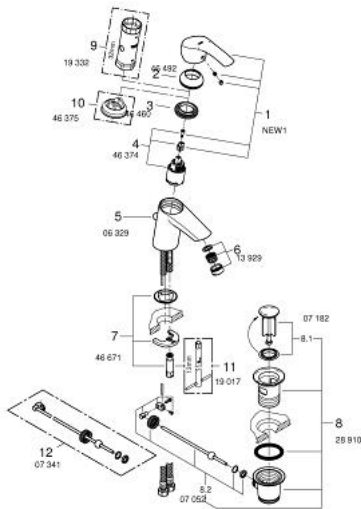

## 23 456 002 EUROSMART SINGLE-LEVER BASIN MIXER S-SIZE

### PRODUCT DESCRIPTION

- Colour: chrome
- single hole installation
- metal lever
- GROHE SilkMove 35 mm ceramic cartridge
- adjustable flow rate limiter
- GROHE LongLife finish
- GROHE FastFixation rapid installation system
- hybrid pop-up waste set 1 1/4"
- flexible connection hoses

### SPARE PARTS, October 2013 – now

- 1: Lever (Spare part-nr. 46897000)
- 2: Shield (Spare part-nr. 46492000)
- 3: Screw coupling (Spare part-nr. 46460000)
- 4: Cartridge (Spare part-nr. 46374000)
- 5: Pop-up rod (Spare part-nr. 06329000)
- 6: Mousseur (Spare part-nr. 48159000)
- 7: Shank mounting kit (Spare part-nr. 46671000)
- 8: Pop-up waste set 1 1/4" (Spare part-nr. 28910000)
- 8.1: Plug (Spare part-nr. 07182000)
- 8.2: Eccentric rod (Spare part-nr. 07052000)
- 9: Socket spanner (Spare part-nr. 19332000)\*
- 10: Temperature limiter (Spare part-nr. 46375000)\*
- 11: Mounting wrench (Spare part-nr. 19017000)\*
- 12: Eccentric rod (Spare part-nr. 07341000)\*